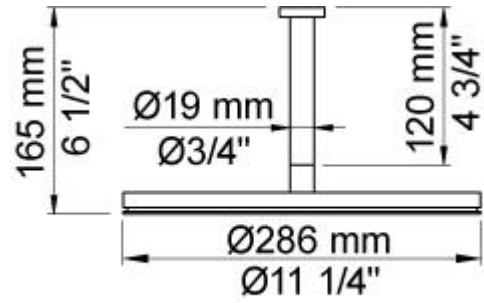

:
:
:

**060A**

	Bar:	1.0	2.0	3.0	4.0	5.0
060A <sup>1)</sup>	(l/min)	12.7	18.0	22.0	25.4	28.4

<sup>1)</sup> USA: Flow restricted to 1.8 gpm (7.0 l/min)

	Color 20, Brushed chrome
Color 02, Grey	Color 21, Carmine red
Color 04, Light blue	Color 25, Pink
Color 05, Orange	Color 27, Matt black
Color 06, Light green	Color 28, Matt white
Color 08, Yellow	Color 40, Brushed stainless steel
Color 09, Dark grey	Color 60, Black
Color 12, Mocca	Color 61, Brushed black
Color 14, Bright red	Color 63, Copper
Color 15, Dark blue	Color 64, Brushed Copper
Color 16, Polished chrome	Color 65, Gold
Color 17, Gloss black	Color 68, Silver
Color 18, White	Color 70, Brushed Gold
Color 19, Natural brass	