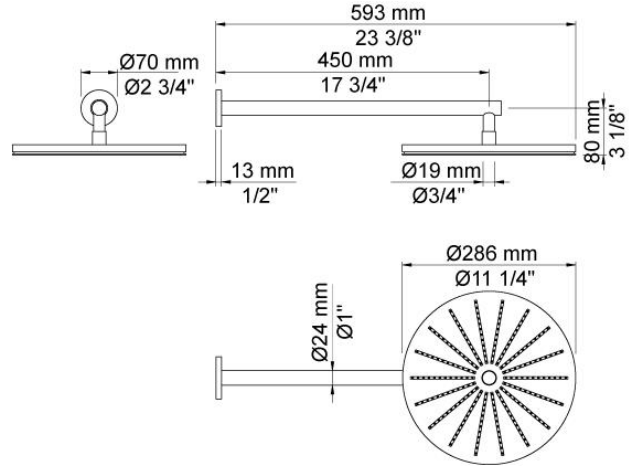

:
:
:

060

	Bar:	1.0	2.0	3.0	4.0	5.0
060 ¹⁾	(l/min)	12.7	18.0	22.0	25.4	28.4

¹⁾ USA: Flow restricted to 1.8 gpm (7.0 l/min)

	Color 20, Brushed chrome
Color 02, Grey	Color 21, Carmine red
Color 04, Light blue	Color 25, Pink
Color 05, Orange	Color 27, Matt black
Color 06, Light green	Color 28, Matt white
Color 08, Yellow	Color 40, Brushed stainless steel
Color 09, Dark grey	Color 60, Black
Color 12, Mocca	Color 61, Brushed black
Color 14, Bright red	Color 63, Copper
Color 15, Dark blue	Color 64, Brushed Copper
Color 16, Polished chrome	Color 65, Gold
Color 17, Gloss black	Color 68, Silver
Color 18, White	Color 70, Brushed Gold
Color 19, Natural brass	