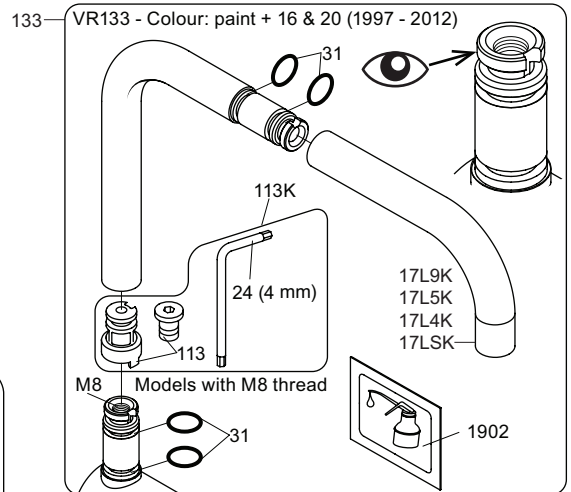

VOLA KV1

Fitting instruction
 Montageanleitung
 Monteringsvejledning
 Monteringsvægledning
 Montage hanleiding
 Manuel de montage

04/00203
 04/00206

Data, 3 Bar /43.5 Psi:

	l/min.	Gal/min.
KV1:	9,0	2.4
KV1US:	4,5	1.2

Brak
Bedienung
Fonctionnement

Colour: 02, 04, 05, 06, 08, 09, 12, 14, 15, 16, 17,
18, 19, 20, 21, 25, 27, 60, 62, 63, 65, 66

Cu:
KV1: Ø10
KV1US: Ø3/8"
KV1Q: Ø3/8"

- NR.10/L/M: VR20, VR22, VR273/L/M, VR294, VR295
 VR17L4K: VR15P, VR16L4, VR17L (US Standard)
 VR17L5K: VR15P, VR16L5, VR17L
 VR17L9K: VR15P, VR16L9, VR17L
 VR17LSK: VR15P, VR16LS, VR17L
 VR30: VR15P, VR16L9, VR17L, VR29, 4xVR31, VR35, VR1902 (F40) (and KV1 from 1972 - 1996)
 VR132: VR15P, VR16L9, VR17L, 2xVR31, 2xVR558, VR1902 (2013 - 06. 2016)
 VR133: VR15P, VR16L9, VR17L, VR24, 4xVR31, VR113, VR1902 (1997 - 2012)
 VR230: VR15P, VR16L9, VR17L, 2xVR118, VR229, VR235, 4xVR558, VR1902 (06-2016 -)
 VR117K: VR116, VR117, VR118, 2xVR558, VR1902
 VR277K: VR22, VR269, VR277
 VR297/L/M: VR20, VR22, VR269, VR273/L/M, VR277, VR294, VR295, VR296
 VR433: VR261, VR263, VR440, VR442, 2xVR444