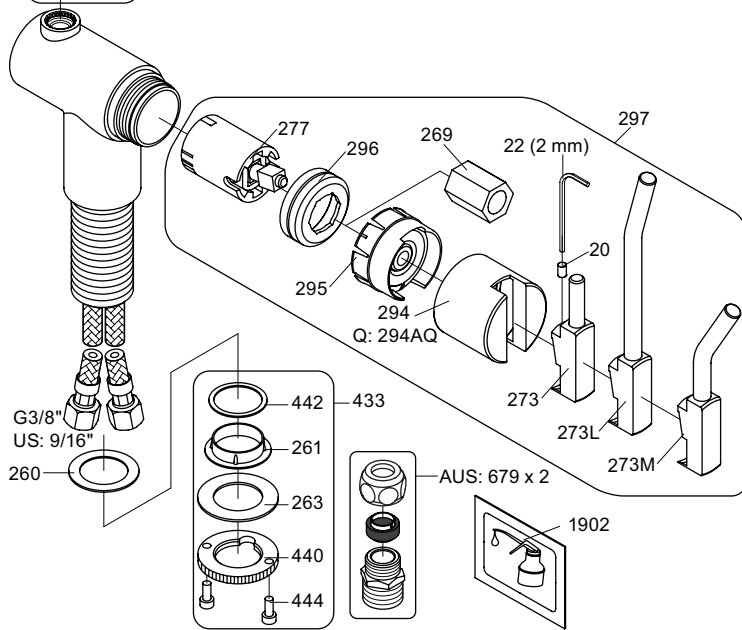

VOLA KV1

Fitting instruction
 Montageanleitung
 Monteringsvejledning
 Monteringsvægledning
 Montage hanleiding
 Manuel de montage

04/00203
 04/00206

Data, 3 Bar /43.5 Psi:

	l/min.	Gal/min.
KV1:	9,0	2.4
KV1US:	4,5	1.2

Brak
Bedienung
Fonctionnement

Colour: 02, 04, 05, 06, 08, 09, 12, 14, 15, 16, 17,
18, 19, 20, 21, 25, 27, 60, 62, 63, 65, 66

Cu:
KV1: Ø10
KV1US: Ø3/8"
KV1Q: Ø3/8"

- NR.10/L/M: VR20, VR22, VR273/L/M, VR294, VR295
 VR17L4K: VR15P, VR16L4, VR17L (US Standard)
 VR17L5K: VR15P, VR16L5, VR17L
 VR17L9K: VR15P, VR16L9, VR17L
 VR17LSK: VR15P, VR16LS, VR17L
 VR30: VR15P, VR16L9, VR17L, VR29, 4xVR31, VR35, VR1902 (F40) (and KV1 from 1972 - 1996)
 VR132: VR15P, VR16L9, VR17L, 2xVR31, 2xVR558, VR1902 (2013 - 06. 2016)
 VR133: VR15P, VR16L9, VR17L, VR24, 4xVR31, VR113, VR1902 (1997 - 2012)
 VR230: VR15P, VR16L9, VR17L, 2xVR118, VR229, VR235, 4xVR558, VR1902 (06-2016 -)
 VR117K: VR116, VR117, VR118, 2xVR558, VR1902
 VR277K: VR22, VR269, VR277
 VR297/L/M: VR20, VR22, VR269, VR273/L/M, VR277, VR294, VR295, VR296
 VR433: VR261, VR263, VR440, VR442, 2xVR444