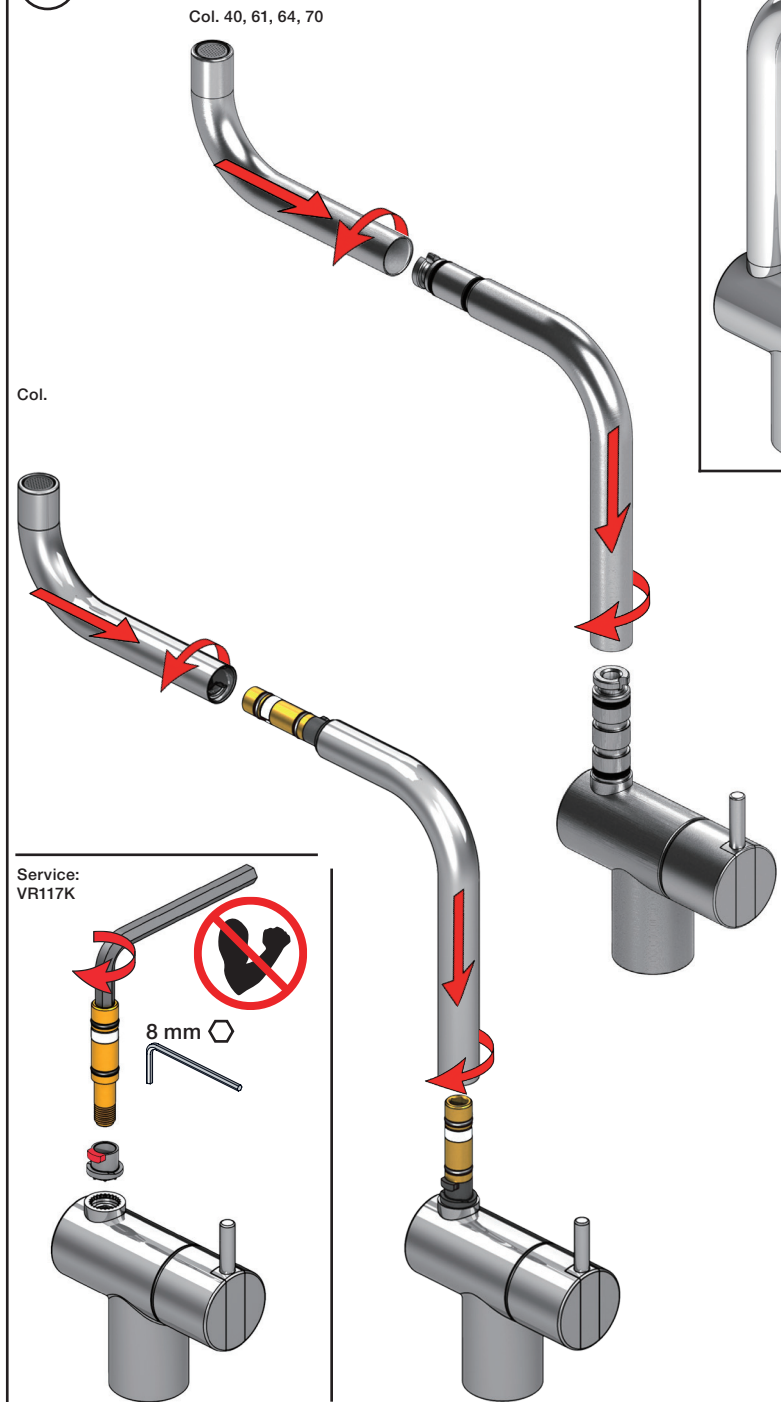

VOLA KV1

Fitting instruction
 Montageanleitung
 Monteringsvejledning
 Monteringsvægledning
 Montage hanleiding
 Manuel de montage

04/00203
 04/00206

Data, 3 Bar /43.5 Psi:

	l/min.	Gal/min.
KV1:	9,0	2.4
KV1US:	4,5	1.2

Max. 65°C, 150°F

www.vola.com

mnt_KV1_V3_40998778
 06-09-2023

vola

4

5

KV1L/KV1M

Operation
Bedienung
Betjening

Brak
Bedienung
Fonctionnement

Colour: 02, 04, 05, 06, 08, 09, 12, 14, 15, 16, 17,
18, 19, 20, 21, 25, 27, 60, 62, 63, 65, 66

Cu:
KV1: Ø10
KV1US: Ø3/8"
KV1Q: Ø3/8"

- NR.10/L/M: VR20, VR22, VR273/L/M, VR294, VR295
 VR17L4K: VR15P, VR16L4, VR17L (US Standard)
 VR17L5K: VR15P, VR16L5, VR17L
 VR17L9K: VR15P, VR16L9, VR17L
 VR17LSK: VR15P, VR16LS, VR17L
 VR30: VR15P, VR16L9, VR17L, VR29, 4xVR31, VR35, VR1902 (F40) (and KV1 from 1972 - 1996)
 VR132: VR15P, VR16L9, VR17L, 2xVR31, 2xVR558, VR1902 (2013 - 06. 2016)
 VR133: VR15P, VR16L9, VR17L, VR24, 4xVR31, VR113, VR1902 (1997 - 2012)
 VR230: VR15P, VR16L9, VR17L, 2xVR118, VR229, VR235, 4xVR558, VR1902 (06-2016 -)
 VR117K: VR116, VR117, VR118, 2xVR558, VR1902
 VR277K: VR22, VR269, VR277
 VR297/L/M: VR20, VR22, VR269, VR273/L/M, VR277, VR294, VR295, VR296
 VR433: VR261, VR263, VR440, VR442, 2xVR444