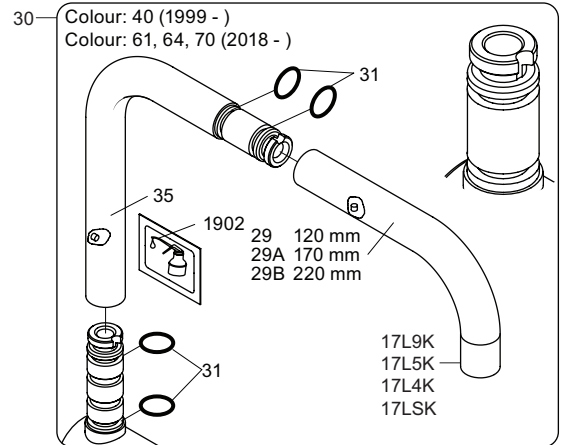

VOLA KV1

Fitting instruction
 Montageanleitung
 Monteringsvejledning
 Monteringsvægledning
 Montage hanleiding
 Manuel de montage

04/00203
 04/00206

Data, 3 Bar /43.5 Psi:

	l/min.	Gal/min.
KV1:	9,0	2.4
KV1US:	4,5	1.2

Brak
Bedienung
Fonctionnement

Colour: 02, 04, 05, 06, 08, 09, 12, 14, 15, 16, 17,
18, 19, 20, 21, 25, 27, 60, 62, 63, 65, 66

Cu:
KV1: Ø10
KV1US: Ø3/8"
KV1Q: Ø3/8"

- NR.10/L/M: VR20, VR22, VR273/L/M, VR294, VR295
 VR17L4K: VR15P, VR16L4, VR17L (US Standard)
 VR17L5K: VR15P, VR16L5, VR17L
 VR17L9K: VR15P, VR16L9, VR17L
 VR17LSK: VR15P, VR16LS, VR17L
 VR30: VR15P, VR16L9, VR17L, VR29, 4xVR31, VR35, VR1902 (F40) (and KV1 from 1972 - 1996)
 VR132: VR15P, VR16L9, VR17L, 2xVR31, 2xVR558, VR1902 (2013 - 06. 2016)
 VR133: VR15P, VR16L9, VR17L, VR24, 4xVR31, VR113, VR1902 (1997 - 2012)
 VR230: VR15P, VR16L9, VR17L, 2xVR118, VR229, VR235, 4xVR558, VR1902 (06-2016 -)
 VR117K: VR116, VR117, VR118, 2xVR558, VR1902
 VR277K: VR22, VR269, VR277
 VR297/L/M: VR20, VR22, VR269, VR273/L/M, VR277, VR294, VR295, VR296
 VR433: VR261, VR263, VR440, VR442, 2xVR444