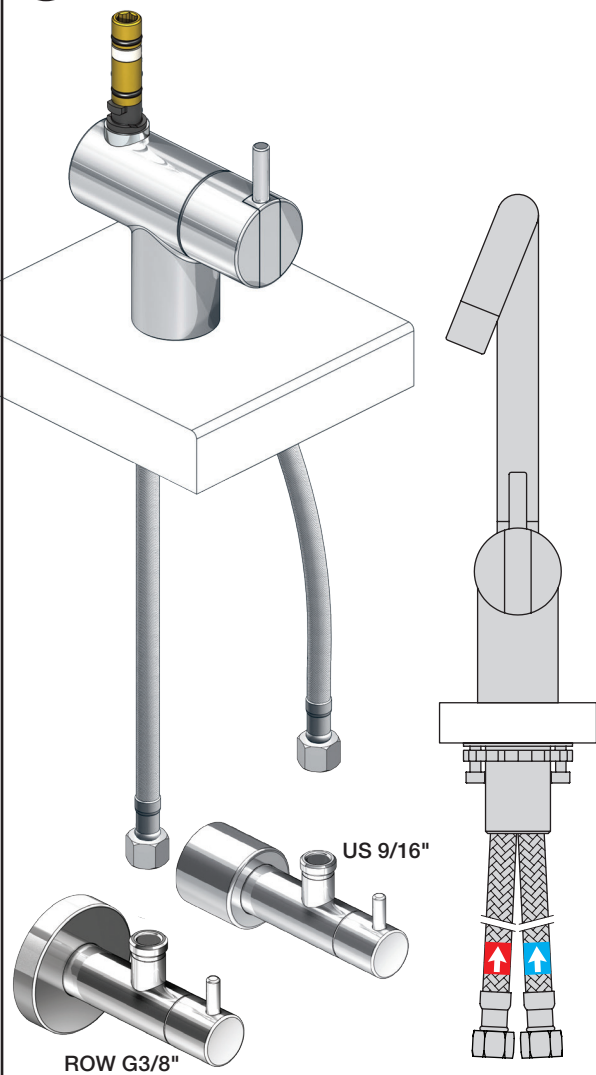

VOLA KV1

Fitting instruction
 Montageanleitung
 Monteringsvejledning
 Monteringsvægledning
 Montage hanleiding
 Manuel de montage

04/00203
 04/00206

Data, 3 Bar /43.5 Psi:

	l/min.	Gal/min.
KV1:	9,0	2.4
KV1US:	4,5	1.2

Max. 65°C, 150°F

www.vola.com

mnt_KV1_V3_40998778
 06-09-2023

vola

4

5

KV1L/KV1M

Operation
Bedienung
Betjening

Brak
Bedienung
Fonctionnement

Colour: 02, 04, 05, 06, 08, 09, 12, 14, 15, 16, 17,
18, 19, 20, 21, 25, 27, 60, 62, 63, 65, 66

Cu:
KV1: Ø10
KV1US: Ø3/8"
KV1Q: Ø3/8"

- NR.10/L/M: VR20, VR22, VR273/L/M, VR294, VR295
 VR17L4K: VR15P, VR16L4, VR17L (US Standard)
 VR17L5K: VR15P, VR16L5, VR17L
 VR17L9K: VR15P, VR16L9, VR17L
 VR17LSK: VR15P, VR16LS, VR17L
 VR30: VR15P, VR16L9, VR17L, VR29, 4xVR31, VR35, VR1902 (F40) (and KV1 from 1972 - 1996)
 VR132: VR15P, VR16L9, VR17L, 2xVR31, 2xVR558, VR1902 (2013 - 06. 2016)
 VR133: VR15P, VR16L9, VR17L, VR24, 4xVR31, VR113, VR1902 (1997 - 2012)
 VR230: VR15P, VR16L9, VR17L, 2xVR118, VR229, VR235, 4xVR558, VR1902 (06-2016 -)
 VR117K: VR116, VR117, VR118, 2xVR558, VR1902
 VR277K: VR22, VR269, VR277
 VR297/L/M: VR20, VR22, VR269, VR273/L/M, VR277, VR294, VR295, VR296
 VR433: VR261, VR263, VR440, VR442, 2xVR444