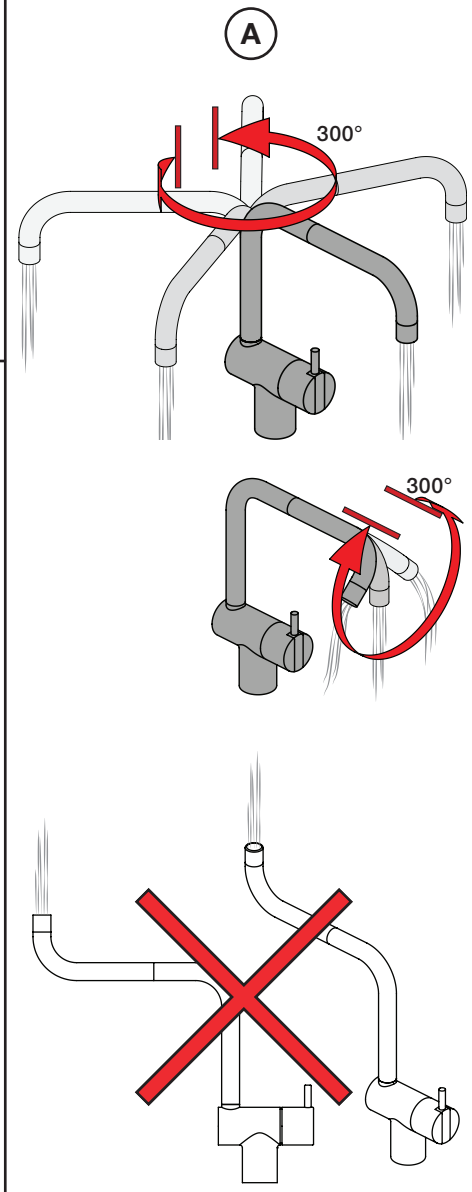

VOLA KV1

Fitting instruction
 Montageanleitung
 Monteringsvejledning
 Monteringsvægledning
 Montage hanleiding
 Manuel de montage

04/00203
 04/00206

Data, 3 Bar /43.5 Psi:

	l/min.	Gal/min.
KV1:	9,0	2.4
KV1US:	4,5	1.2

Brak
Bedienung
Fonctionnement

Colour: 02, 04, 05, 06, 08, 09, 12, 14, 15, 16, 17,
18, 19, 20, 21, 25, 27, 60, 62, 63, 65, 66

Cu:
KV1: Ø10
KV1US: Ø3/8"
KV1Q: Ø3/8"

- NR.10/L/M: VR20, VR22, VR273/L/M, VR294, VR295
 VR17L4K: VR15P, VR16L4, VR17L (US Standard)
 VR17L5K: VR15P, VR16L5, VR17L
 VR17L9K: VR15P, VR16L9, VR17L
 VR17LSK: VR15P, VR16LS, VR17L
 VR30: VR15P, VR16L9, VR17L, VR29, 4xVR31, VR35, VR1902 (F40) (and KV1 from 1972 - 1996)
 VR132: VR15P, VR16L9, VR17L, 2xVR31, 2xVR558, VR1902 (2013 - 06. 2016)
 VR133: VR15P, VR16L9, VR17L, VR24, 4xVR31, VR113, VR1902 (1997 - 2012)
 VR230: VR15P, VR16L9, VR17L, 2xVR118, VR229, VR235, 4xVR558, VR1902 (06-2016 -)
 VR117K: VR116, VR117, VR118, 2xVR558, VR1902
 VR277K: VR22, VR269, VR277
 VR297/L/M: VR20, VR22, VR269, VR273/L/M, VR277, VR294, VR295, VR296
 VR433: VR261, VR263, VR440, VR442, 2xVR444