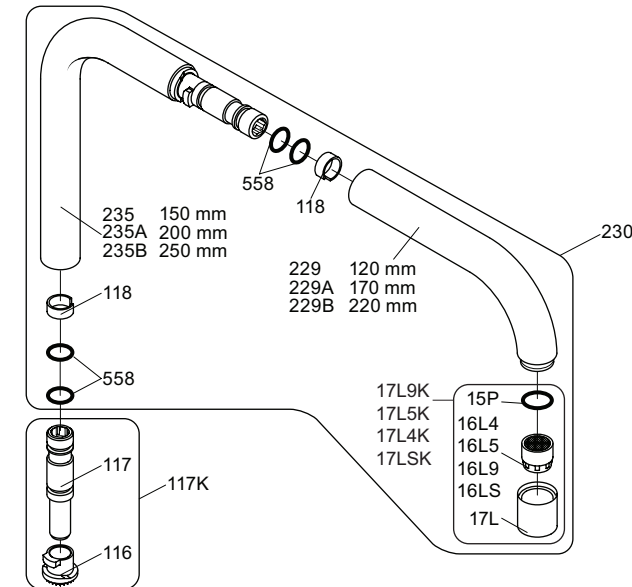

VOLA KV1

Fitting instruction
 Montageanleitung
 Monteringsvejledning
 Monteringsvægledning
 Montage hanleiding
 Manuel de montage

04/00203
 04/00206

Data, 3 Bar /43.5 Psi:

	l/min.	Gal/min.
KV1:	9,0	2.4
KV1US:	4,5	1.2

Brak
Bedienung
Fonctionnement

Colour: 02, 04, 05, 06, 08, 09, 12, 14, 15, 16, 17,
18, 19, 20, 21, 25, 27, 60, 62, 63, 65, 66

Cu:
KV1: Ø10
KV1US: Ø3/8"
KV1Q: Ø3/8"

- NR.10/L/M: VR20, VR22, VR273/L/M, VR294, VR295
 VR17L4K: VR15P, VR16L4, VR17L (US Standard)
 VR17L5K: VR15P, VR16L5, VR17L
 VR17L9K: VR15P, VR16L9, VR17L
 VR17LSK: VR15P, VR16LS, VR17L
 VR30: VR15P, VR16L9, VR17L, VR29, 4xVR31, VR35, VR1902 (F40) (and KV1 from 1972 - 1996)
 VR132: VR15P, VR16L9, VR17L, 2xVR31, 2xVR558, VR1902 (2013 - 06. 2016)
 VR133: VR15P, VR16L9, VR17L, VR24, 4xVR31, VR113, VR1902 (1997 - 2012)
 VR230: VR15P, VR16L9, VR17L, 2xVR118, VR229, VR235, 4xVR558, VR1902 (06-2016 -)
 VR117K: VR116, VR117, VR118, 2xVR558, VR1902
 VR277K: VR22, VR269, VR277
 VR297/L/M: VR20, VR22, VR269, VR273/L/M, VR277, VR294, VR295, VR296
 VR433: VR261, VR263, VR440, VR442, 2xVR444