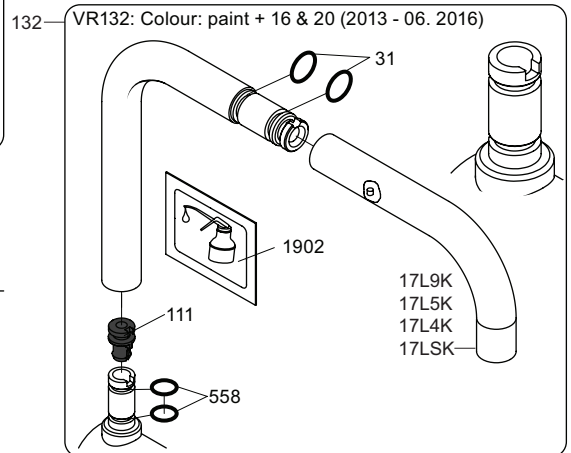

VOLA KV1

Fitting instruction
 Montageanleitung
 Monteringsvejledning
 Monteringsvægledning
 Montage hanleiding
 Manuel de montage

04/00203
 04/00206

Data, 3 Bar /43.5 Psi:

	l/min.	Gal/min.
KV1:	9,0	2.4
KV1US:	4,5	1.2

Brak
Bedienung
Fonctionnement

Colour: 02, 04, 05, 06, 08, 09, 12, 14, 15, 16, 17,
18, 19, 20, 21, 25, 27, 60, 62, 63, 65, 66

Cu:
KV1: Ø10
KV1US: Ø3/8"
KV1Q: Ø3/8"

- NR.10/L/M: VR20, VR22, VR273/L/M, VR294, VR295
 VR17L4K: VR15P, VR16L4, VR17L (US Standard)
 VR17L5K: VR15P, VR16L5, VR17L
 VR17L9K: VR15P, VR16L9, VR17L
 VR17LSK: VR15P, VR16LS, VR17L
 VR30: VR15P, VR16L9, VR17L, VR29, 4xVR31, VR35, VR1902 (F40) (and KV1 from 1972 - 1996)
 VR132: VR15P, VR16L9, VR17L, 2xVR31, 2xVR558, VR1902 (2013 - 06. 2016)
 VR133: VR15P, VR16L9, VR17L, VR24, 4xVR31, VR113, VR1902 (1997 - 2012)
 VR230: VR15P, VR16L9, VR17L, 2xVR118, VR229, VR235, 4xVR558, VR1902 (06-2016 -)
 VR117K: VR116, VR117, VR118, 2xVR558, VR1902
 VR277K: VR22, VR269, VR277
 VR297/L/M: VR20, VR22, VR269, VR273/L/M, VR277, VR294, VR295, VR296
 VR433: VR261, VR263, VR440, VR442, 2xVR444