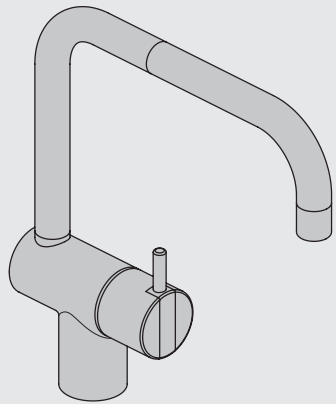

VOLA KV1

Fitting instruction
 Montageanleitung
 Monteringsvejledning
 Monteringsvægledning
 Montage hanleiding
 Manuel de montage

04/00203
 04/00206

Data, 3 Bar /43.5 Psi:

	l/min.	Gal/min.
KV1:	9,0	2.4
KV1US:	4,5	1.2

Brak
Bedienung
Fonctionnement

Colour: 02, 04, 05, 06, 08, 09, 12, 14, 15, 16, 17,
18, 19, 20, 21, 25, 27, 60, 62, 63, 65, 66

Cu:
KV1: Ø10
KV1US: Ø3/8"
KV1Q: Ø3/8"

- NR.10/L/M: VR20, VR22, VR273/L/M, VR294, VR295
 VR17L4K: VR15P, VR16L4, VR17L (US Standard)
 VR17L5K: VR15P, VR16L5, VR17L
 VR17L9K: VR15P, VR16L9, VR17L
 VR17LSK: VR15P, VR16LS, VR17L
 VR30: VR15P, VR16L9, VR17L, VR29, 4xVR31, VR35, VR1902 (F40) (and KV1 from 1972 - 1996)
 VR132: VR15P, VR16L9, VR17L, 2xVR31, 2xVR558, VR1902 (2013 - 06. 2016)
 VR133: VR15P, VR16L9, VR17L, VR24, 4xVR31, VR113, VR1902 (1997 - 2012)
 VR230: VR15P, VR16L9, VR17L, 2xVR118, VR229, VR235, 4xVR558, VR1902 (06-2016 -)
 VR117K: VR116, VR117, VR118, 2xVR558, VR1902
 VR277K: VR22, VR269, VR277
 VR297/L/M: VR20, VR22, VR269, VR273/L/M, VR277, VR294, VR295, VR296
 VR433: VR261, VR263, VR440, VR442, 2xVR444