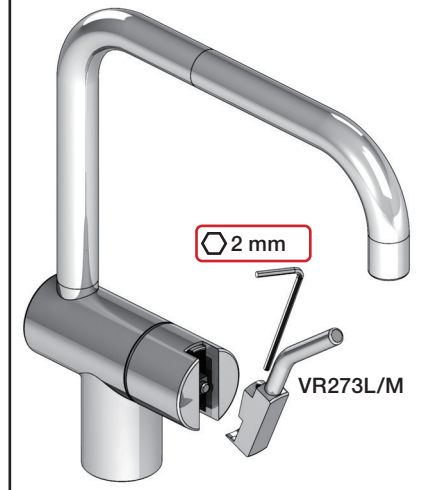

KV1L/KV1M

Operation
Bedienung
Betjening

Brak
Bedienung
Fonctionnement