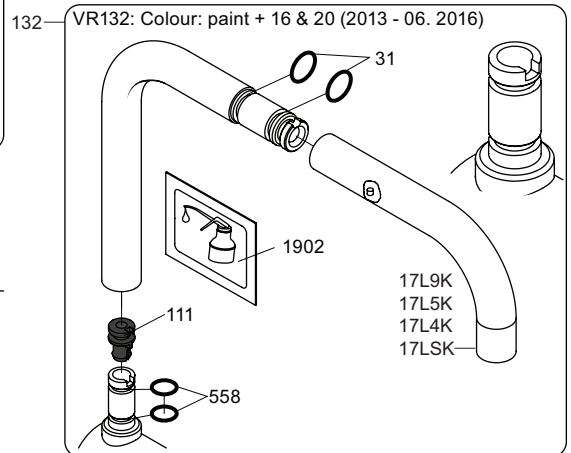

**VOLA KV1**

Fitting instruction  
 Montageanleitung  
 Monteringsvejledning  
 Monteringsvægledning  
 Montage hanleiding  
 Manuel de montage

04/00203  
 04/00206

**Data, 3 Bar /43.5 Psi:**

	l/min.	Gal/min.
KV1:	9,0	2.4
KV1US:	4,5	1.2

Bruk  
Bedienung  
Fonctionnement

Colour: 02, 04, 05, 06, 08, 09, 12, 14, 15, 16, 17,  
18, 19, 20, 21, 25, 27, 60, 62, 63, 65, 66

Cu:  
KV1: Ø10  
KV1US: Ø3/8"  
KV1Q: Ø3/8"

- NR.10/L/M: VR20, VR22, VR273/L/M, VR294, VR295  
 VR17L4K: VR15P, VR16L4, VR17L (US Standard)  
 VR17L5K: VR15P, VR16L5, VR17L  
 VR17L9K: VR15P, VR16L9, VR17L  
 VR17LSK: VR15P, VR16LS, VR17L  
 VR30: VR15P, VR16L9, VR17L, VR29, 4xVR31, VR35, VR1902 (F40) (and KV1 from 1972 - 1996)  
 VR132: VR15P, VR16L9, VR17L, 2xVR31, 2xVR558, VR1902 (2013 - 06. 2016)  
 VR133: VR15P, VR16L9, VR17L, VR24, 4xVR31, VR113, VR1902 (1997 - 2012)  
 VR230: VR15P, VR16L9, VR17L, 2xVR118, VR229, VR235, 4xVR558, VR1902 (06-2016 - )  
 VR117K: VR116, VR117, VR118, 2xVR558, VR1902  
 VR277K: VR22, VR269, VR277  
 VR297/L/M: VR20, VR22, VR269, VR273/L/M, VR277, VR294, VR295, VR296  
 VR433: VR261, VR263, VR440, VR442, 2xVR444