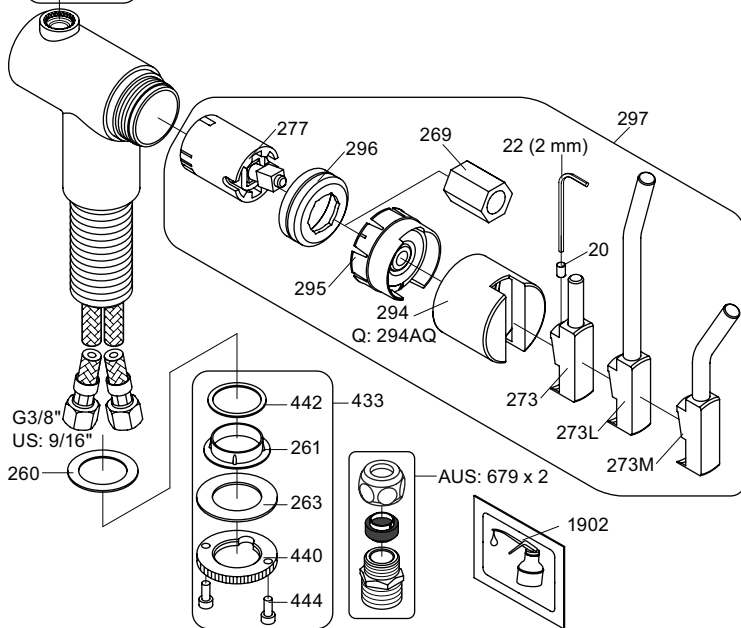

**VOLA KV1**

Fitting instruction  
 Montageanleitung  
 Monteringsvejledning  
 Monteringsvægledning  
 Montage hanleiding  
 Manuel de montage

04/00203  
 04/00206

**Data, 3 Bar /43.5 Psi:**

	l/min.	Gal/min.
KV1:	9,0	2.4
KV1US:	4,5	1.2

Bruk  
Bedienung  
Fonctionnement

Colour: 02, 04, 05, 06, 08, 09, 12, 14, 15, 16, 17,  
18, 19, 20, 21, 25, 27, 60, 62, 63, 65, 66

Cu:  
KV1: Ø10  
KV1US: Ø3/8"  
KV1Q: Ø3/8"

- NR.10/L/M: VR20, VR22, VR273/L/M, VR294, VR295  
 VR17L4K: VR15P, VR16L4, VR17L (US Standard)  
 VR17L5K: VR15P, VR16L5, VR17L  
 VR17L9K: VR15P, VR16L9, VR17L  
 VR17LSK: VR15P, VR16LS, VR17L  
 VR30: VR15P, VR16L9, VR17L, VR29, 4xVR31, VR35, VR1902 (F40) (and KV1 from 1972 - 1996)  
 VR132: VR15P, VR16L9, VR17L, 2xVR31, 2xVR558, VR1902 (2013 - 06. 2016)  
 VR133: VR15P, VR16L9, VR17L, VR24, 4xVR31, VR113, VR1902 (1997 - 2012)  
 VR230: VR15P, VR16L9, VR17L, 2xVR118, VR229, VR235, 4xVR558, VR1902 (06-2016 - )  
 VR117K: VR116, VR117, VR118, 2xVR558, VR1902  
 VR277K: VR22, VR269, VR277  
 VR297/L/M: VR20, VR22, VR269, VR273/L/M, VR277, VR294, VR295, VR296  
 VR433: VR261, VR263, VR440, VR442, 2xVR444