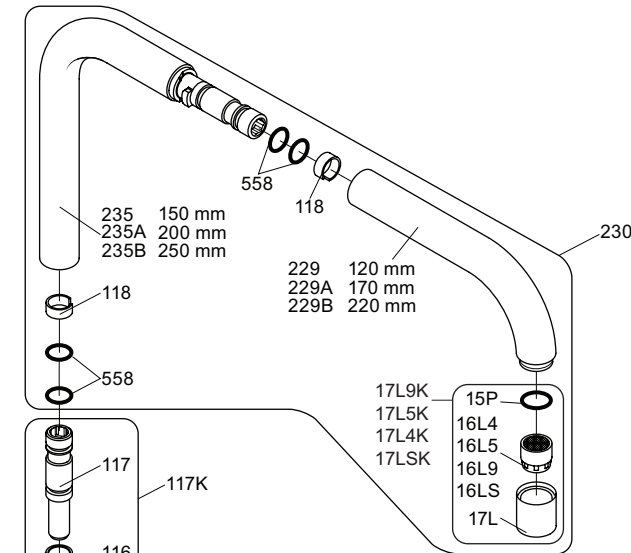

**VOLA KV1**

Fitting instruction  
 Montageanleitung  
 Monteringsvejledning  
 Monteringsvægledning  
 Montage hanleiding  
 Manuel de montage

04/00203  
 04/00206

**Data, 3 Bar /43.5 Psi:**

	l/min.	Gal/min.
KV1:	9,0	2.4
KV1US:	4,5	1.2

Bruk  
Bedienung  
Fonctionnement

Colour: 02, 04, 05, 06, 08, 09, 12, 14, 15, 16, 17,  
18, 19, 20, 21, 25, 27, 60, 62, 63, 65, 66

Cu:  
KV1: Ø10  
KV1US: Ø3/8"  
KV1Q: Ø3/8"

- NR.10/L/M: VR20, VR22, VR273/L/M, VR294, VR295  
 VR17L4K: VR15P, VR16L4, VR17L (US Standard)  
 VR17L5K: VR15P, VR16L5, VR17L  
 VR17L9K: VR15P, VR16L9, VR17L  
 VR17LSK: VR15P, VR16LS, VR17L  
 VR30: VR15P, VR16L9, VR17L, VR29, 4xVR31, VR35, VR1902 (F40) (and KV1 from 1972 - 1996)  
 VR132: VR15P, VR16L9, VR17L, 2xVR31, 2xVR558, VR1902 (2013 - 06. 2016)  
 VR133: VR15P, VR16L9, VR17L, VR24, 4xVR31, VR113, VR1902 (1997 - 2012)  
 VR230: VR15P, VR16L9, VR17L, 2xVR118, VR229, VR235, 4xVR558, VR1902 (06-2016 - )  
 VR117K: VR116, VR117, VR118, 2xVR558, VR1902  
 VR277K: VR22, VR269, VR277  
 VR297/L/M: VR20, VR22, VR269, VR273/L/M, VR277, VR294, VR295, VR296  
 VR433: VR261, VR263, VR440, VR442, 2xVR444