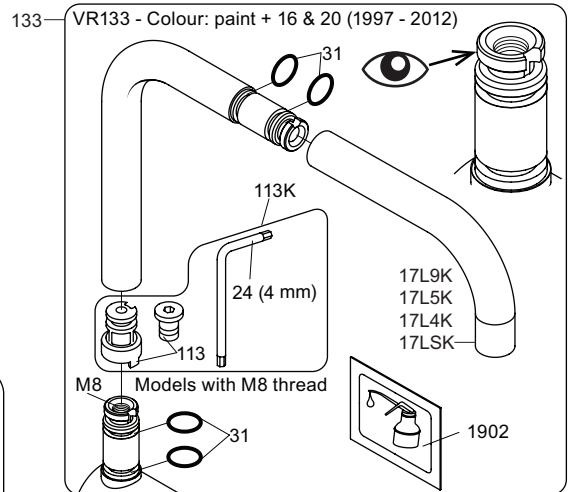

**VOLA KV1**

Fitting instruction  
 Montageanleitung  
 Monteringsvejledning  
 Monteringsvægledning  
 Montage hanleiding  
 Manuel de montage

04/00203  
 04/00206

**Data, 3 Bar /43.5 Psi:**

	l/min.	Gal/min.
KV1:	9,0	2.4
KV1US:	4,5	1.2

Bruk  
Bedienung  
Fonctionnement

Colour: 02, 04, 05, 06, 08, 09, 12, 14, 15, 16, 17,  
18, 19, 20, 21, 25, 27, 60, 62, 63, 65, 66

Cu:  
KV1: Ø10  
KV1US: Ø3/8"  
KV1Q: Ø3/8"

- NR.10/L/M: VR20, VR22, VR273/L/M, VR294, VR295  
 VR17L4K: VR15P, VR16L4, VR17L (US Standard)  
 VR17L5K: VR15P, VR16L5, VR17L  
 VR17L9K: VR15P, VR16L9, VR17L  
 VR17LSK: VR15P, VR16LS, VR17L  
 VR30: VR15P, VR16L9, VR17L, VR29, 4xVR31, VR35, VR1902 (F40) (and KV1 from 1972 - 1996)  
 VR132: VR15P, VR16L9, VR17L, 2xVR31, 2xVR558, VR1902 (2013 - 06. 2016)  
 VR133: VR15P, VR16L9, VR17L, VR24, 4xVR31, VR113, VR1902 (1997 - 2012)  
 VR230: VR15P, VR16L9, VR17L, 2xVR118, VR229, VR235, 4xVR558, VR1902 (06-2016 - )  
 VR117K: VR116, VR117, VR118, 2xVR558, VR1902  
 VR277K: VR22, VR269, VR277  
 VR297/L/M: VR20, VR22, VR269, VR273/L/M, VR277, VR294, VR295, VR296  
 VR433: VR261, VR263, VR440, VR442, 2xVR444