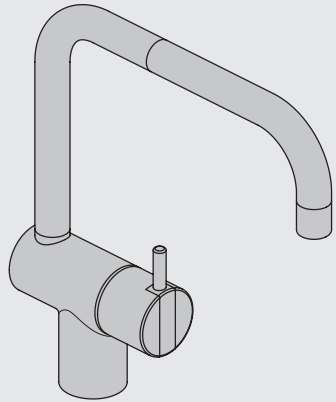

**VOLA KV1**

Fitting instruction  
 Montageanleitung  
 Monteringsvejledning  
 Monteringsvægledning  
 Montage hanleiding  
 Manuel de montage

04/00203  
 04/00206

**Data, 3 Bar /43.5 Psi:**

	l/min.	Gal/min.
KV1:	9,0	2.4
KV1US:	4,5	1.2

Bruk  
Bedienung  
Fonctionnement

Colour: 02, 04, 05, 06, 08, 09, 12, 14, 15, 16, 17,  
18, 19, 20, 21, 25, 27, 60, 62, 63, 65, 66

Cu:  
KV1: Ø10  
KV1US: Ø3/8"  
KV1Q: Ø3/8"

- NR.10/L/M: VR20, VR22, VR273/L/M, VR294, VR295  
 VR17L4K: VR15P, VR16L4, VR17L (US Standard)  
 VR17L5K: VR15P, VR16L5, VR17L  
 VR17L9K: VR15P, VR16L9, VR17L  
 VR17LSK: VR15P, VR16LS, VR17L  
 VR30: VR15P, VR16L9, VR17L, VR29, 4xVR31, VR35, VR1902 (F40) (and KV1 from 1972 - 1996)  
 VR132: VR15P, VR16L9, VR17L, 2xVR31, 2xVR558, VR1902 (2013 - 06. 2016)  
 VR133: VR15P, VR16L9, VR17L, VR24, 4xVR31, VR113, VR1902 (1997 - 2012)  
 VR230: VR15P, VR16L9, VR17L, 2xVR118, VR229, VR235, 4xVR558, VR1902 (06-2016 - )  
 VR117K: VR116, VR117, VR118, 2xVR558, VR1902  
 VR277K: VR22, VR269, VR277  
 VR297/L/M: VR20, VR22, VR269, VR273/L/M, VR277, VR294, VR295, VR296  
 VR433: VR261, VR263, VR440, VR442, 2xVR444