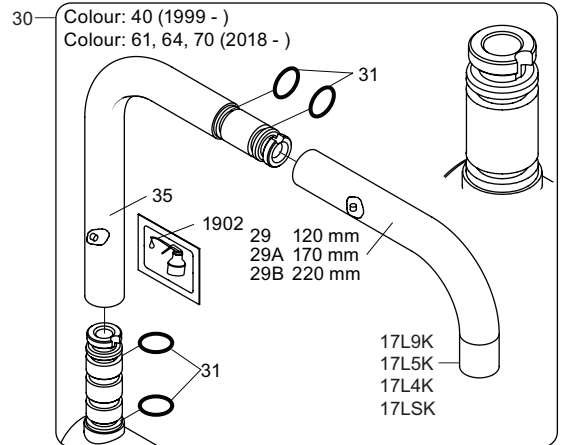

**VOLA KV1**

Fitting instruction  
 Montageanleitung  
 Monteringsvejledning  
 Monteringsvægledning  
 Montage hanleiding  
 Manuel de montage

04/00203  
 04/00206

**Data, 3 Bar /43.5 Psi:**

	l/min.	Gal/min.
KV1:	9,0	2.4
KV1US:	4,5	1.2

Bruk  
Bedienung  
Fonctionnement

Colour: 02, 04, 05, 06, 08, 09, 12, 14, 15, 16, 17,  
18, 19, 20, 21, 25, 27, 60, 62, 63, 65, 66

Cu:  
KV1: Ø10  
KV1US: Ø3/8"  
KV1Q: Ø3/8"

- NR.10/L/M: VR20, VR22, VR273/L/M, VR294, VR295  
 VR17L4K: VR15P, VR16L4, VR17L (US Standard)  
 VR17L5K: VR15P, VR16L5, VR17L  
 VR17L9K: VR15P, VR16L9, VR17L  
 VR17LSK: VR15P, VR16LS, VR17L  
 VR30: VR15P, VR16L9, VR17L, VR29, 4xVR31, VR35, VR1902 (F40) (and KV1 from 1972 - 1996)  
 VR132: VR15P, VR16L9, VR17L, 2xVR31, 2xVR558, VR1902 (2013 - 06. 2016)  
 VR133: VR15P, VR16L9, VR17L, VR24, 4xVR31, VR113, VR1902 (1997 - 2012)  
 VR230: VR15P, VR16L9, VR17L, 2xVR118, VR229, VR235, 4xVR558, VR1902 (06-2016 - )  
 VR117K: VR116, VR117, VR118, 2xVR558, VR1902  
 VR277K: VR22, VR269, VR277  
 VR297/L/M: VR20, VR22, VR269, VR273/L/M, VR277, VR294, VR295, VR296  
 VR433: VR261, VR263, VR440, VR442, 2xVR444