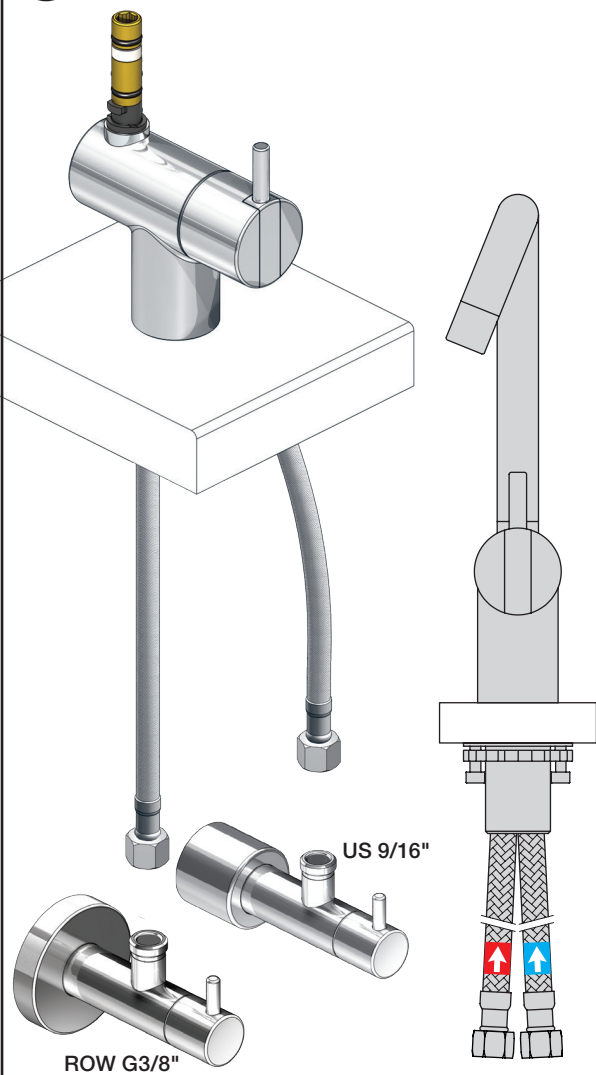

4

5

KV1L/KV1M

Operation
Bedienung
Betjening

Bruk
Bedienung
Fonctionnement