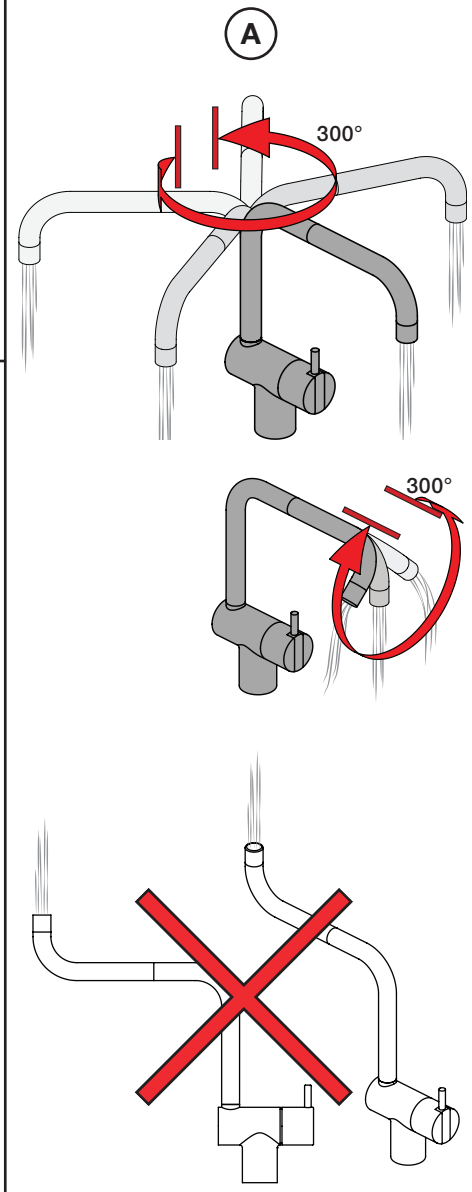

**VOLA KV1**

Fitting instruction  
 Montageanleitung  
 Monteringsvejledning  
 Monteringsvægledning  
 Montage hanleiding  
 Manuel de montage

04/00203  
 04/00206

**Data, 3 Bar /43.5 Psi:**

	l/min.	Gal/min.
KV1:	9,0	2.4
KV1US:	4,5	1.2

Bruk  
Bedienung  
Fonctionnement

Colour: 02, 04, 05, 06, 08, 09, 12, 14, 15, 16, 17,  
18, 19, 20, 21, 25, 27, 60, 62, 63, 65, 66

Cu:  
KV1: Ø10  
KV1US: Ø3/8"  
KV1Q: Ø3/8"

- NR.10/L/M: VR20, VR22, VR273/L/M, VR294, VR295  
 VR17L4K: VR15P, VR16L4, VR17L (US Standard)  
 VR17L5K: VR15P, VR16L5, VR17L  
 VR17L9K: VR15P, VR16L9, VR17L  
 VR17LSK: VR15P, VR16LS, VR17L  
 VR30: VR15P, VR16L9, VR17L, VR29, 4xVR31, VR35, VR1902 (F40) (and KV1 from 1972 - 1996)  
 VR132: VR15P, VR16L9, VR17L, 2xVR31, 2xVR558, VR1902 (2013 - 06. 2016)  
 VR133: VR15P, VR16L9, VR17L, VR24, 4xVR31, VR113, VR1902 (1997 - 2012)  
 VR230: VR15P, VR16L9, VR17L, 2xVR118, VR229, VR235, 4xVR558, VR1902 (06-2016 - )  
 VR117K: VR116, VR117, VR118, 2xVR558, VR1902  
 VR277K: VR22, VR269, VR277  
 VR297/L/M: VR20, VR22, VR269, VR273/L/M, VR277, VR294, VR295, VR296  
 VR433: VR261, VR263, VR440, VR442, 2xVR444