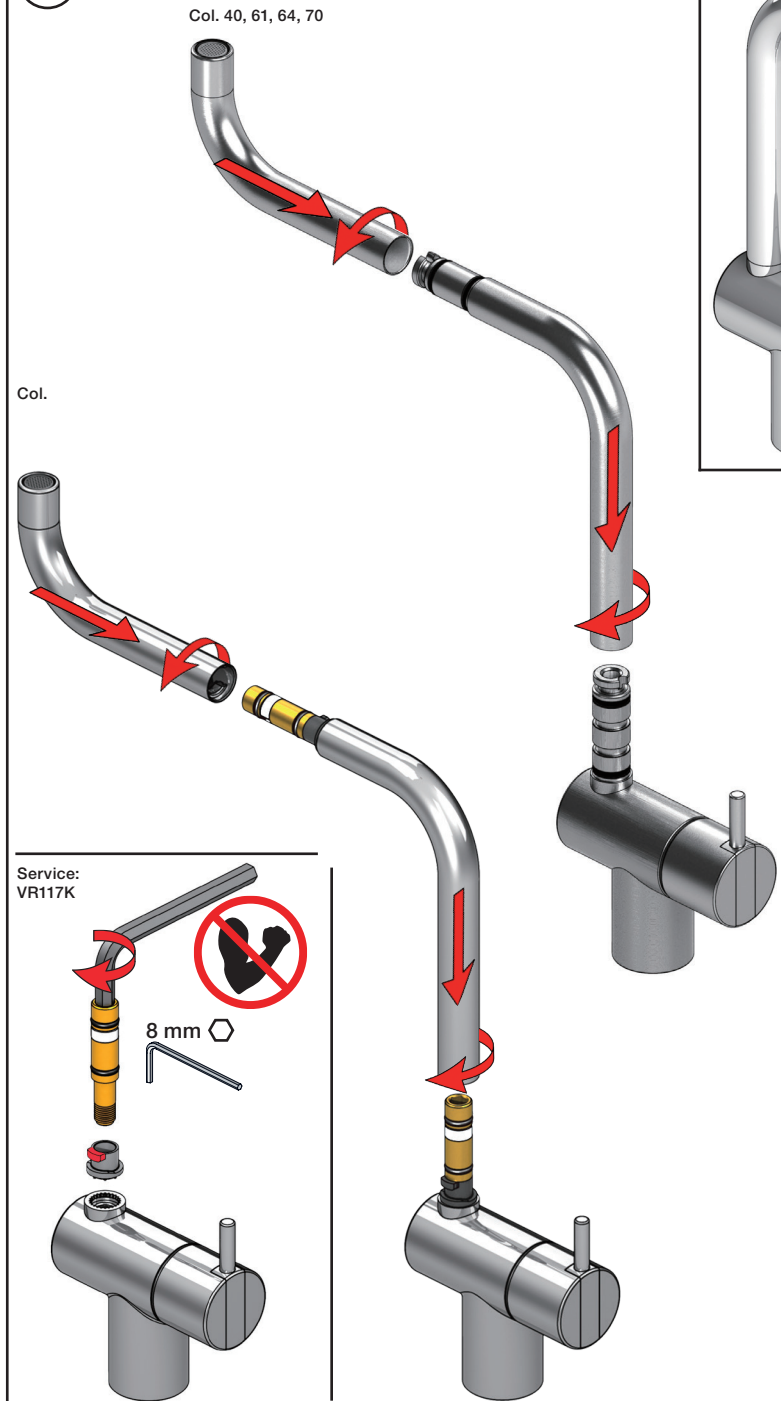

**VOLA KV1**

Fitting instruction  
 Montageanleitung  
 Monteringsvejledning  
 Monteringsvægledning  
 Montage hanleiding  
 Manuel de montage

04/00203  
 04/00206

**Data, 3 Bar /43.5 Psi:**

	l/min.	Gal/min.
KV1:	9,0	2.4
KV1US:	4,5	1.2

Max. 65°C, 150°F

www.vola.com

mnt\_KV1\_V3\_40998778  
 06-09-2023

vola

4

5

KV1L/KV1M

Operation  
Bedienung  
Betjening

Bruk  
Bedienung  
Fonctionnement

Colour: 02, 04, 05, 06, 08, 09, 12, 14, 15, 16, 17,  
18, 19, 20, 21, 25, 27, 60, 62, 63, 65, 66

Cu:  
KV1: Ø10  
KV1US: Ø3/8"  
KV1Q: Ø3/8"

- NR.10/L/M: VR20, VR22, VR273/L/M, VR294, VR295  
 VR17L4K: VR15P, VR16L4, VR17L (US Standard)  
 VR17L5K: VR15P, VR16L5, VR17L  
 VR17L9K: VR15P, VR16L9, VR17L  
 VR17LSK: VR15P, VR16LS, VR17L  
 VR30: VR15P, VR16L9, VR17L, VR29, 4xVR31, VR35, VR1902 (F40) (and KV1 from 1972 - 1996)  
 VR132: VR15P, VR16L9, VR17L, 2xVR31, 2xVR558, VR1902 (2013 - 06. 2016)  
 VR133: VR15P, VR16L9, VR17L, VR24, 4xVR31, VR113, VR1902 (1997 - 2012)  
 VR230: VR15P, VR16L9, VR17L, 2xVR118, VR229, VR235, 4xVR558, VR1902 (06-2016 - )  
 VR117K: VR116, VR117, VR118, 2xVR558, VR1902  
 VR277K: VR22, VR269, VR277  
 VR297/L/M: VR20, VR22, VR269, VR273/L/M, VR277, VR294, VR295, VR296  
 VR433: VR261, VR263, VR440, VR442, 2xVR444