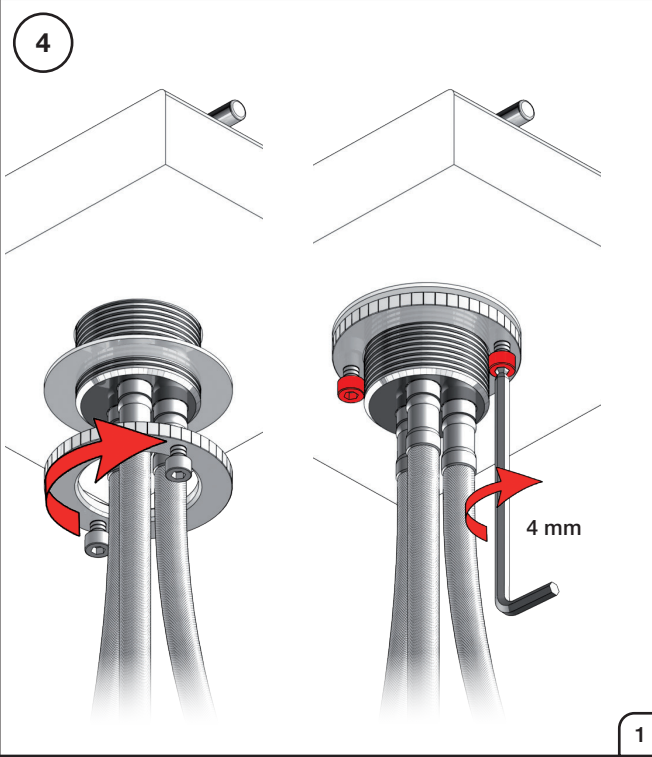

Data, 3 Bar /43.5 Psi:

	l/min.	Gal/min.
500:	14,5	3,8
590:	9,0	2,4
500-T1:	11,0	2,9
2500:	18,7	4,9
SC1:	18,7	4,9
SC5, 7:	18,0	4,8
SC9:	11,0	2,9

Max. 65°C, 150°F

500/2500: