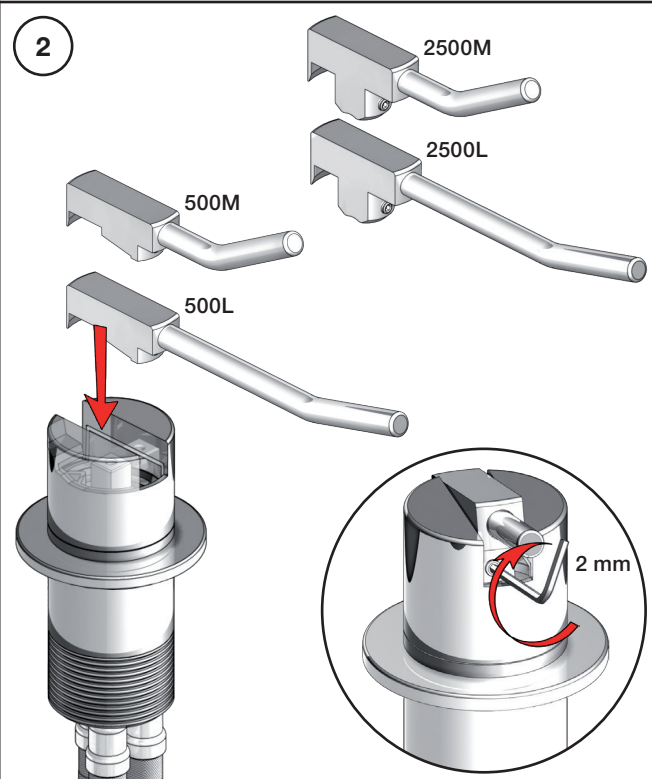

Data, 3 Bar /43.5 Psi:

	l/min.	Gal/min.
500:	14,5	3,8
590:	9,0	2,4
500-T1:	11,0	2,9
2500:	18,7	4,9
SC1:	18,7	4,9
SC5, 7:	18,0	4,8
SC9:	11,0	2,9

Max. 65°C, 150°F

500/2500: