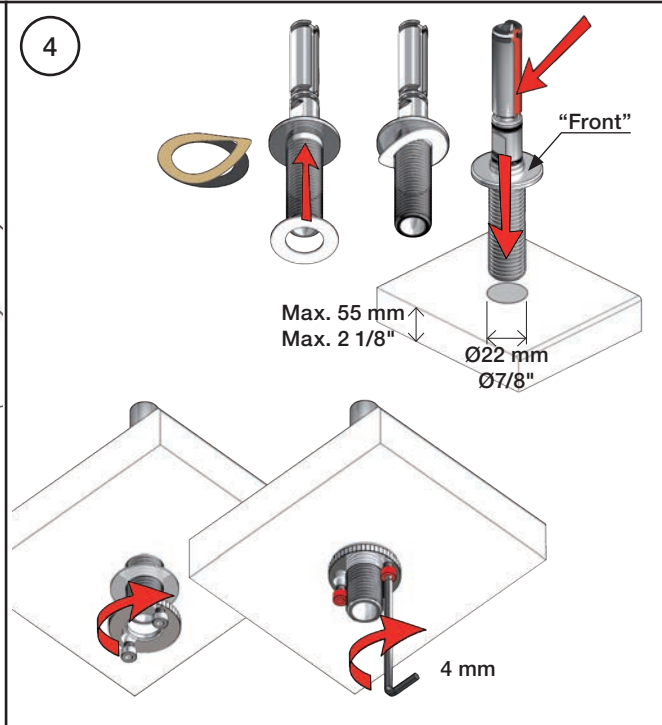

04/00115
 04/00307
 04/00340

www.vola.com

vola

S50_V9_40999831
 08-08-2024

Data, 3 Bar/43.5 Psi:

	l/min.	Gal/min.
S50:	32,0	8.5
KV3:	30,0	7.9
KV4:	9,0	2.4
KV10, 15:	9,0	2.4
HV5, 8, 10:	9,0	2.4
SC2, 4 (A24):	16,0	4.2
SC6, 8, 11, 13: (C)	26,0	6.9

Max. 65°C, 150°F

4A

mm:	H	D	h
090	210	200	145
090A	110	85	40
090B	185	100	114
090C	185	100	114
090D	220	200	130
090E	170	200	65
090G	185	140	105
090H	265	230	155
090I	325	230	216
090V	355	145	270

Inches:	H	D	h
090	8 1/2"	8"	5 3/4"
090A	4 1/4"	3 1/2"	1 1/2"
090B	7"	4"	4 1/2"
090C	7"	4"	4 1/2"
090D	8 3/4"	8"	5"
090E	6 3/4"	8"	2 1/2"
090G	7"	5 1/2"	4"
090H	10 1/2"	9"	6"
090I	12 3/4"	9"	8 1/2"
090V	14"	5 3/4"	10 1/2"

Rev.
3

Sheet
SB 27.63

500:

500: Ø10
500US: Ø3/8"

- VR277K: VR22, VR269, VR277
- VR297: VR20, VR22, VR269, VR273, VR277, VR294, VR295, VR296
- VR434: 2xVR444, VR445, 2xVR455, VR502
- NR.10: VR20, VR22, VR273, VR294, VR295