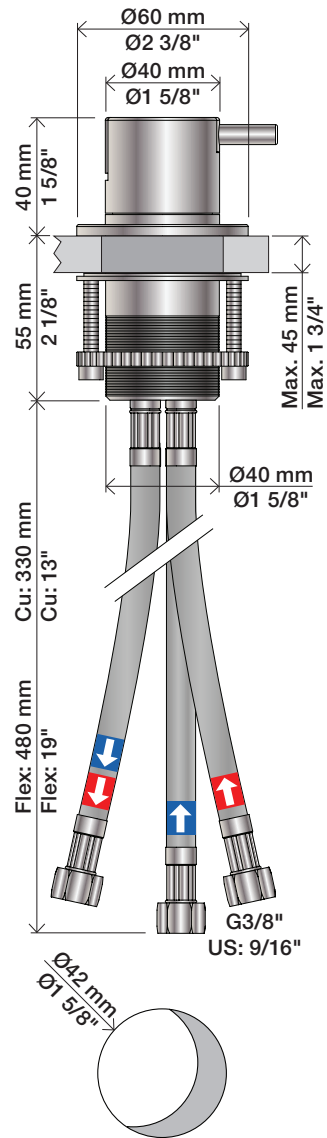

Data, 3 Bar /43.5 Psi:

	l/min.	Gal/min.
500:	14,5	3.8
590:	9,0	2.4
500-T1:	11,0	2.9
2500:	18,7	4.9
SC1:	18,7	4.9
SC5, 7:	18,0	4.8
SC9:	11,0	2.9

Max. 65°C, 150°F

500/2500: