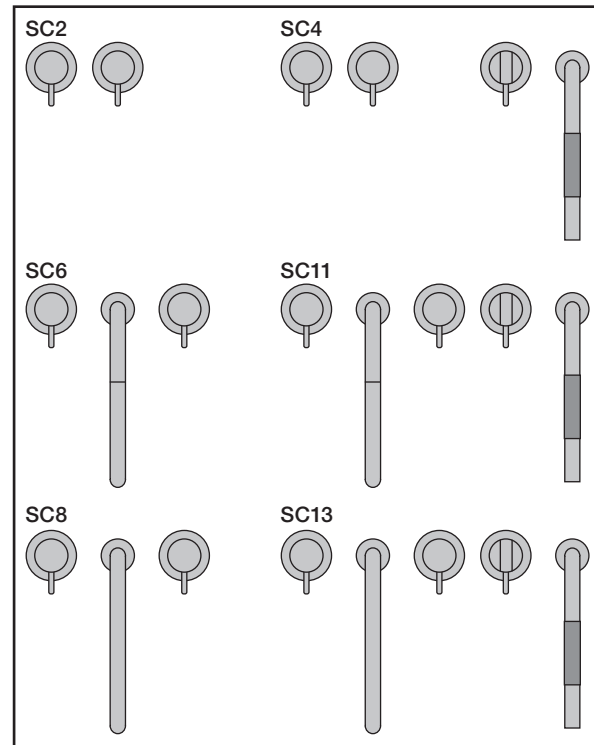

04/00115  
 04/00307  
 04/00340

www.vola.com

vola

S50\_V9\_40999831  
 08-08-2024

**Data, 3 Bar/43.5 Psi:**

	l/min.	Gal/min.
S50:	32,0	8.5
KV3:	30,0	7.9
KV4:	9,0	2.4
KV10, 15:	9,0	2.4
HV5, 8, 10:	9,0	2.4
SC2, 4 (A24):	16,0	4.2
SC6, 8, 11, 13: (C)	26,0	6.9

Max. 65°C, 150°F

4A

mm:	H	D	h
090	210	200	145
090A	110	85	40
090B	185	100	114
090C	185	100	114
090D	220	200	130
090E	170	200	65
090G	185	140	105
090H	265	230	155
090I	325	230	216
090V	355	145	270

Inches:	H	D	h
090	8 1/2"	8"	5 3/4"
090A	4 1/4"	3 1/2"	1 1/2"
090B	7"	4"	4 1/2"
090C	7"	4"	4 1/2"
090D	8 3/4"	8"	5"
090E	6 3/4"	8"	2 1/2"
090G	7"	5 1/2"	4"
090H	10 1/2"	9"	6"
090I	12 3/4"	9"	8 1/2"
090V	14"	5 3/4"	10 1/2"

Inches:	Ø	H	D	h
090	3/4"	8 1/4"	8"	5 3/4"
090A	3/4"	4 1/4"	3 1/2"	1 1/2"
090B	3/4"	7"	4"	4 1/2"
090C	1"	7"	4"	4 1/2"
090D	1"	8 3/4"	8"	5"
090E	1"	6 3/4"	8"	2 1/2"
090G	3/4"	7"	5 1/2"	4"
090H	3/4"	10 1/2"	8 5/8"	6"
090I	3/4"	12 3/4"	8 5/8"	8 1/2"
090V	3/4"	14"	5 3/4"	10 1/2"

**VOLA 090D**

Date  
 Oct. 14

Rev.  
 1

Sheet  
 SB 18.1

500:

500: Ø10  
500US: Ø3/8"

- VR277K: VR22, VR269, VR277
- VR297: VR20, VR22, VR269, VR273, VR277, VR294, VR295, VR296
- VR434: 2xVR444, VR445, 2xVR455, VR502
- NR.10: VR20, VR22, VR273, VR294, VR295