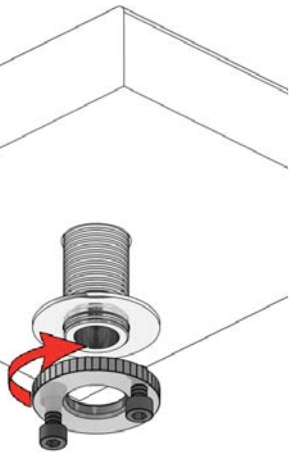

Inches:	Ø	H	D	h
090	3/4"	8 1/4"	8"	5 3/4"
090A	3/4"	4 1/4"	3 1/2"	1 1/2"
090B	3/4"	7"	4"	4 1/2"
090C	1"	7"	4"	4 1/2"
090D	1"	8 3/4"	8"	5"
090E	1"	6 3/4"	8"	2 1/2"
090G	3/4"	7"	5 1/2"	4"
090H	3/4"	10 1/2"	8 5/8"	6"
090I	3/4"	12 3/4"	8 5/8"	8 1/2"
090V	3/4"	14"	5 3/4"	10 1/2"

vola

Fitting instruction
 Montageanleitung
 Monteringsvejledning
 Monteringsvægledning
 Montage hanleiding
 Manuel de montage

3

4

5

- VR1277K: VR22, VR2269, VR1277
 VR090D/C: VR623, VR624C, 4xVR631, VR1902
 VR434: VR261, VR263, VR440, VR442, 2xVR455
 VR435: VR63, 2xVR444, VR447, VR448
 VR437: VR97, VR98, 2xVR444, VR450, VR451
 NR.11: VR20, VR22, VR1273, VR1274, VR1275

VOLA 090D

Date
 Oct. 14

Rev.
 1

Sheet
 SB 18.1

2500:

500: Ø10
500US: Ø3/8"

- VR1277K: VR22, VR2269, VR1277
- VR434: 2xVR455, VR445, VR446, VR502
- NR.11: VR20, VR22, VR1273, VR1274, VR1275

vola
Lunavej 2
DK-8700 Horsens
Tlf : + 45 7023 5500
sales@vola.com
www.vola.com