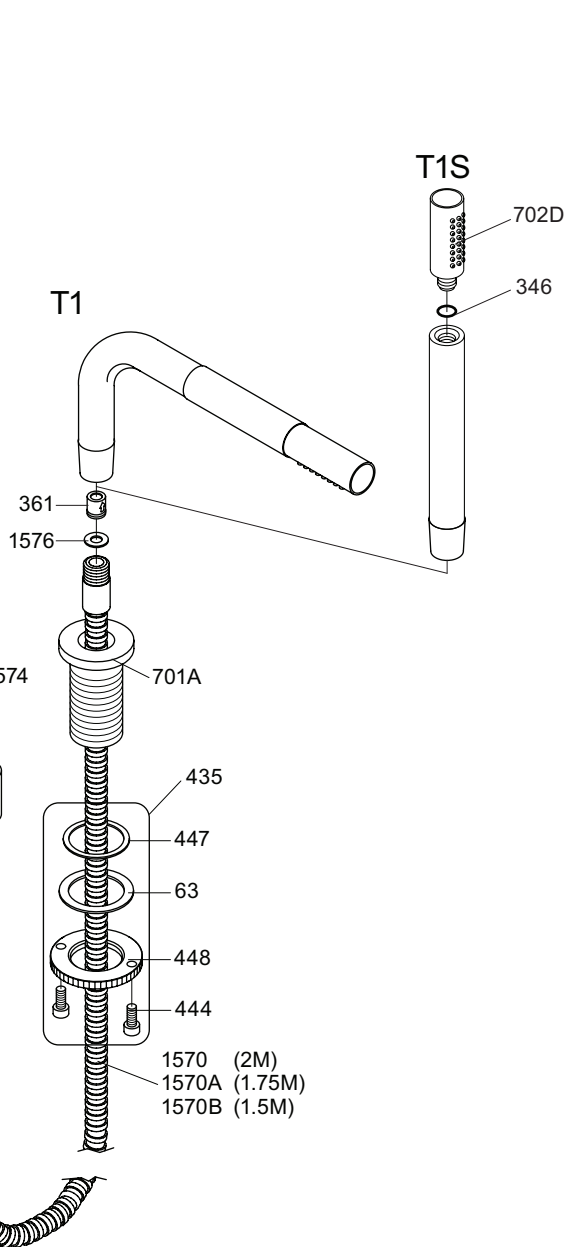

VR435: VR63, 2xVR444, VR447, VR448

vola
Lunavej 2
DK-8700 Horsens
Tlf : + 45 7023 5500
Fax: + 45 7023 5511
sales@vola.com
www.vola.com

VOLA T1, T1S T1V, T1SV

Date
Jun. 17

Rev.
6

Sheet
SB 39