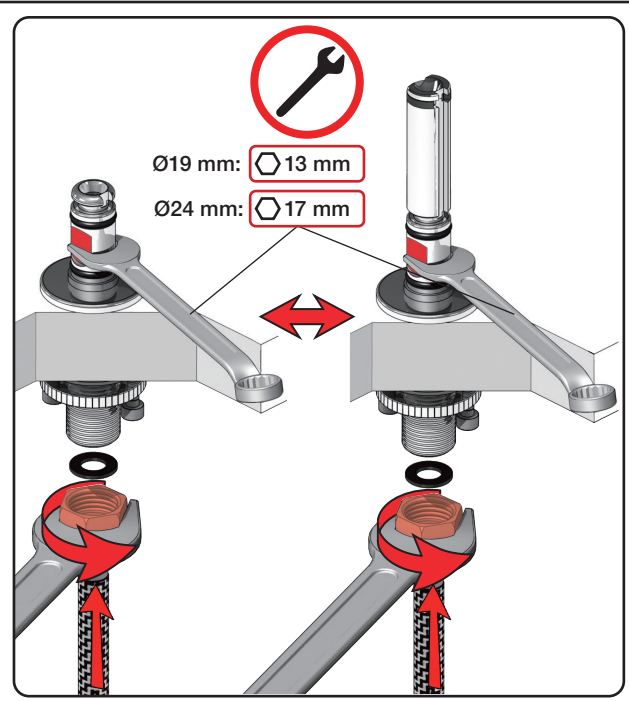

Inches:	Ø	H	D	h
090	3/4"	8 1/4"	8"	5 3/4"
090A	3/4"	4 1/4"	3 1/2"	1 1/2"
090B	3/4"	7"	4"	4 1/2"
090C	1"	7"	4"	4 1/2"
090D	1"	8 3/4"	8"	5"
090E	1"	6 3/4"	8"	2 1/2"
090G	3/4"	7"	5 1/2"	4"
090H	3/4"	10 1/2"	8 5/8"	6"
090I	3/4"	12 3/4"	8 5/8"	8 1/2"
090V	3/4"	14"	5 3/4"	10 1/2"

vola

Fitting instruction
 Montageanleitung
 Monteringsvejledning
 Monteringsvægledning
 Montage hanleiding
 Manuel de montage

3

4

5

- VR1277K: VR22, VR2269, VR1277
 VR090D/C: VR623, VR624C, 4xVR631, VR1902
 VR434: VR261, VR263, VR440, VR442, 2xVR455
 VR435: VR63, 2xVR444, VR447, VR448
 VR437: VR97, VR98, 2xVR444, VR450, VR451
 NR.11: VR20, VR22, VR1273, VR1274, VR1275

VOLA 090D

Date
 Oct. 14

Rev.
 1

Sheet
 SB 18.1

2500:

500: Ø10
500US: Ø3/8"

- VR1277K: VR22, VR2269, VR1277
- VR434: 2xVR455, VR445, VR446, VR502
- NR.11: VR20, VR22, VR1273, VR1274, VR1275

vola
Lunavej 2
DK-8700 Horsens
Tlf : + 45 7023 5500
sales@vola.com
www.vola.com