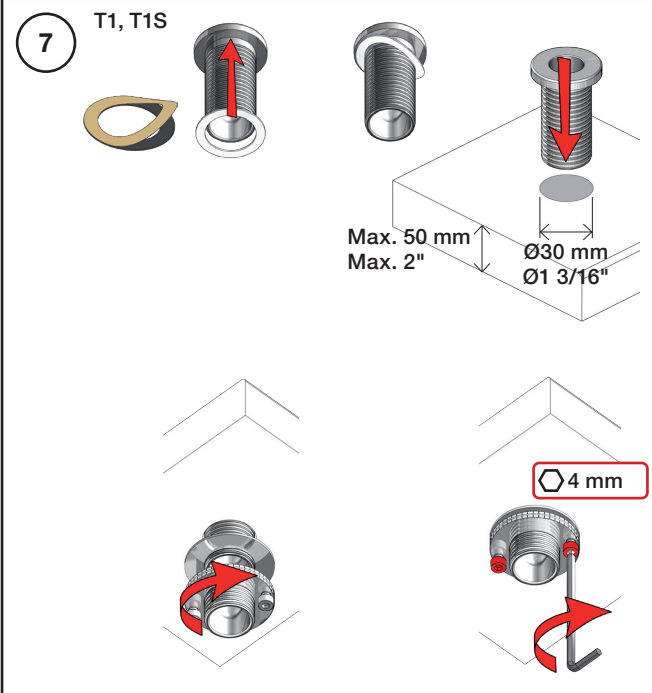

Inches:	Ø	H	D	h
090	3/4"	8 1/4"	8"	5 3/4"
090A	3/4"	4 1/4"	3 1/2"	1 1/2"
090B	3/4"	7"	4"	4 1/2"
090C	1"	7"	4"	4 1/2"
090D	1"	8 3/4"	8"	5"
090E	1"	6 3/4"	8"	2 1/2"
090G	3/4"	7"	5 1/2"	4"
090H	3/4"	10 1/2"	8 5/8"	6"
090I	3/4"	12 3/4"	8 5/8"	8 1/2"
090V	3/4"	14"	5 3/4"	10 1/2"

vola

Fitting instruction
 Montageanleitung
 Monteringsvejledning
 Monteringsvægledning
 Montage hanleiding
 Manuel de montage

3

4

5

- VR1277K: VR22, VR2269, VR1277
 VR090D/C: VR623, VR624C, 4xVR631, VR1902
 VR434: VR261, VR263, VR440, VR442, 2xVR455
 VR435: VR63, 2xVR444, VR447, VR448
 VR437: VR97, VR98, 2xVR444, VR450, VR451
 NR.11: VR20, VR22, VR1273, VR1274, VR1275

VOLA 090D

Date
 Oct. 14

Rev.
 1

Sheet
 SB 18.1

2500:

500: Ø10
500US: Ø3/8"

- VR1277K: VR22, VR2269, VR1277
- VR434: 2xVR455, VR445, VR446, VR502
- NR.11: VR20, VR22, VR1273, VR1274, VR1275

vola
Lunavej 2
DK-8700 Horsens
Tlf : + 45 7023 5500
sales@vola.com
www.vola.com