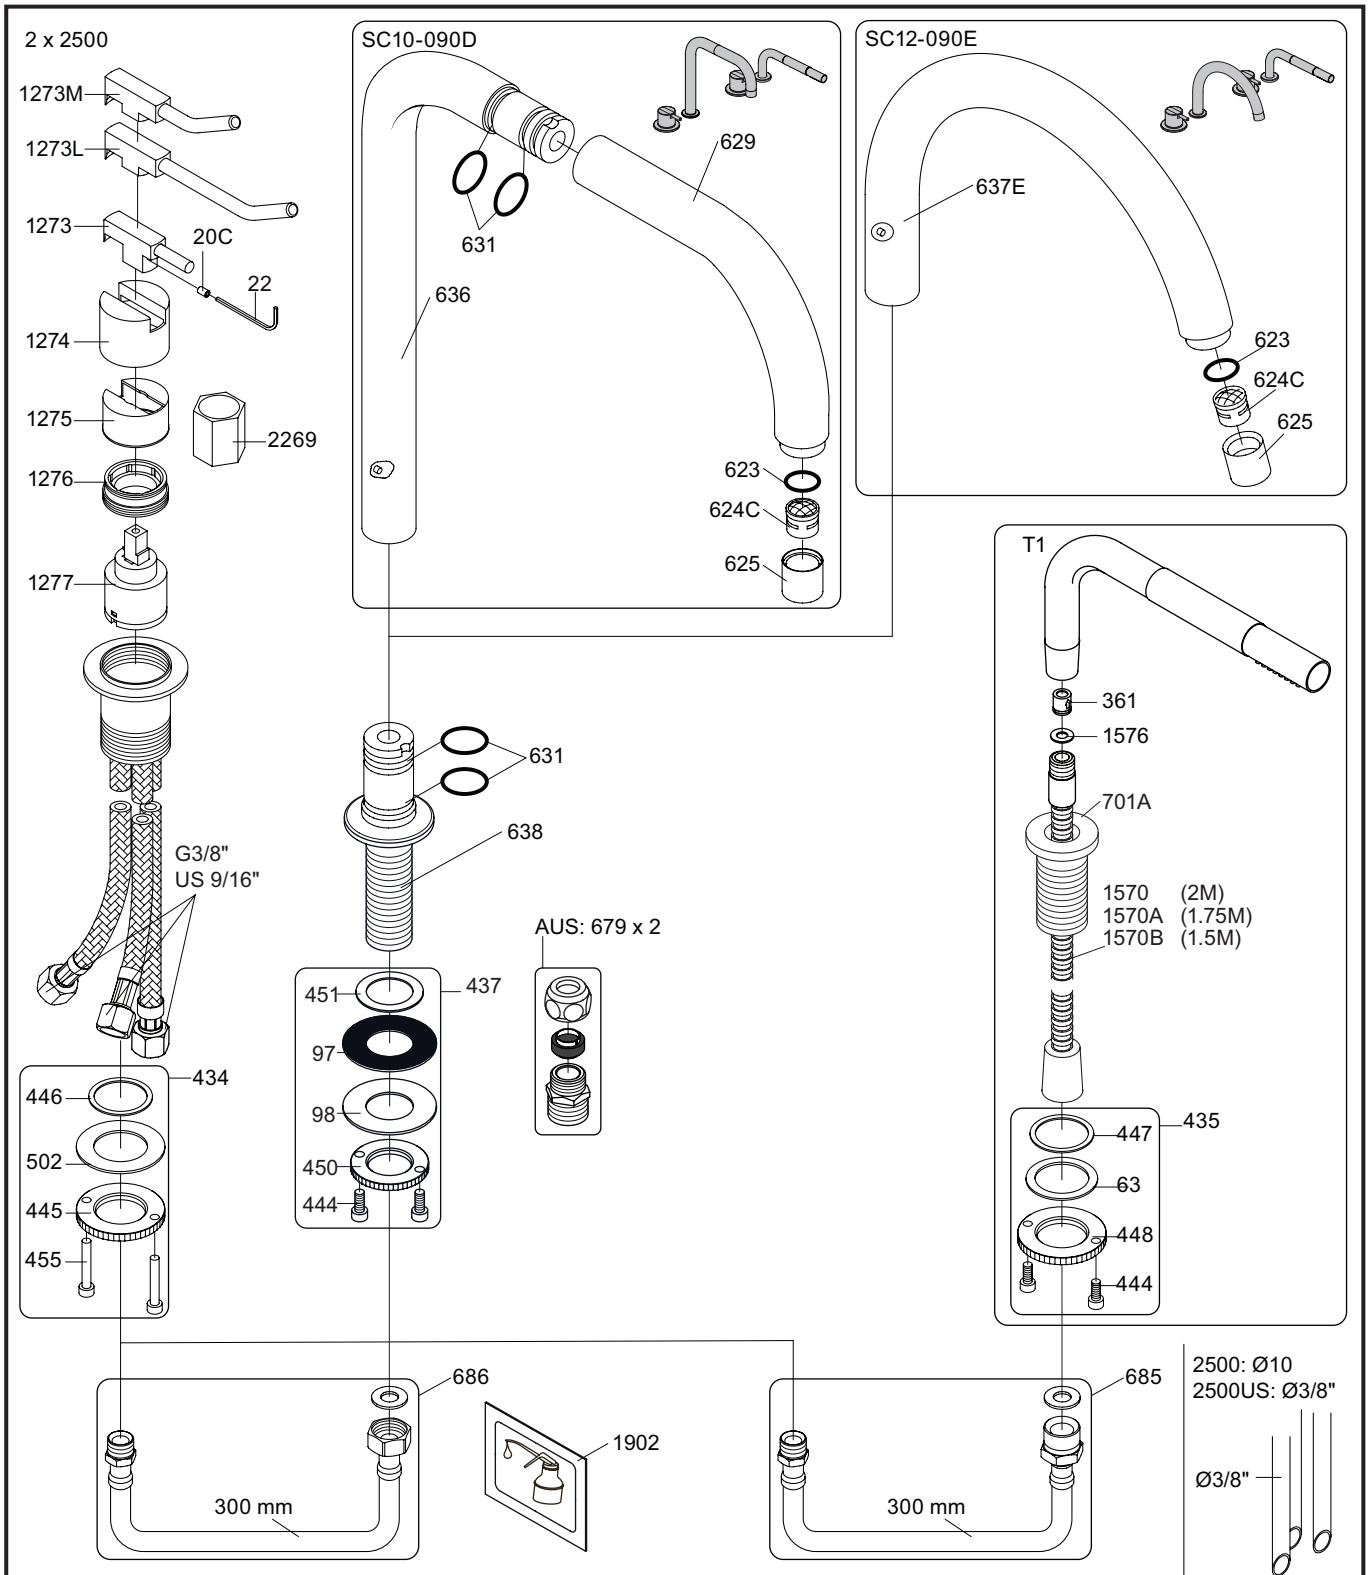

Inches:	Ø	H	D	h
090	3/4"	8 1/4"	8"	5 3/4"
090A	3/4"	4 1/4"	3 1/2"	1 1/2"
090B	3/4"	7"	4"	4 1/2"
090C	1"	7"	4"	4 1/2"
090D	1"	8 3/4"	8"	5"
090E	1"	6 3/4"	8"	2 1/2"
090G	3/4"	7"	5 1/2"	4"
090H	3/4"	10 1/2"	8 5/8"	6"
090I	3/4"	12 3/4"	8 5/8"	8 1/2"
090V	3/4"	14"	5 3/4"	10 1/2"

vola

Fitting instruction
 Montageanleitung
 Monteringsvejledning
 Monteringsvægledning
 Montage hanleiding
 Manuel de montage

3

4

5

- VR1277K: VR22, VR2269, VR1277
 VR090D/C: VR623, VR624C, 4xVR631, VR1902
 VR434: VR261, VR263, VR440, VR442, 2xVR455
 VR435: VR63, 2xVR444, VR447, VR448
 VR437: VR97, VR98, 2xVR444, VR450, VR451
 NR.11: VR20, VR22, VR1273, VR1274, VR1275

VOLA 090D

Date
 Oct. 14

Rev.
 1

Sheet
 SB 18.1

2500:

500: Ø10
500US: Ø3/8"

- VR1277K: VR22, VR2269, VR1277
- VR434: 2xVR455, VR445, VR446, VR502
- NR.11: VR20, VR22, VR1273, VR1274, VR1275

vola
Lunavej 2
DK-8700 Horsens
Tlf : + 45 7023 5500
sales@vola.com
www.vola.com