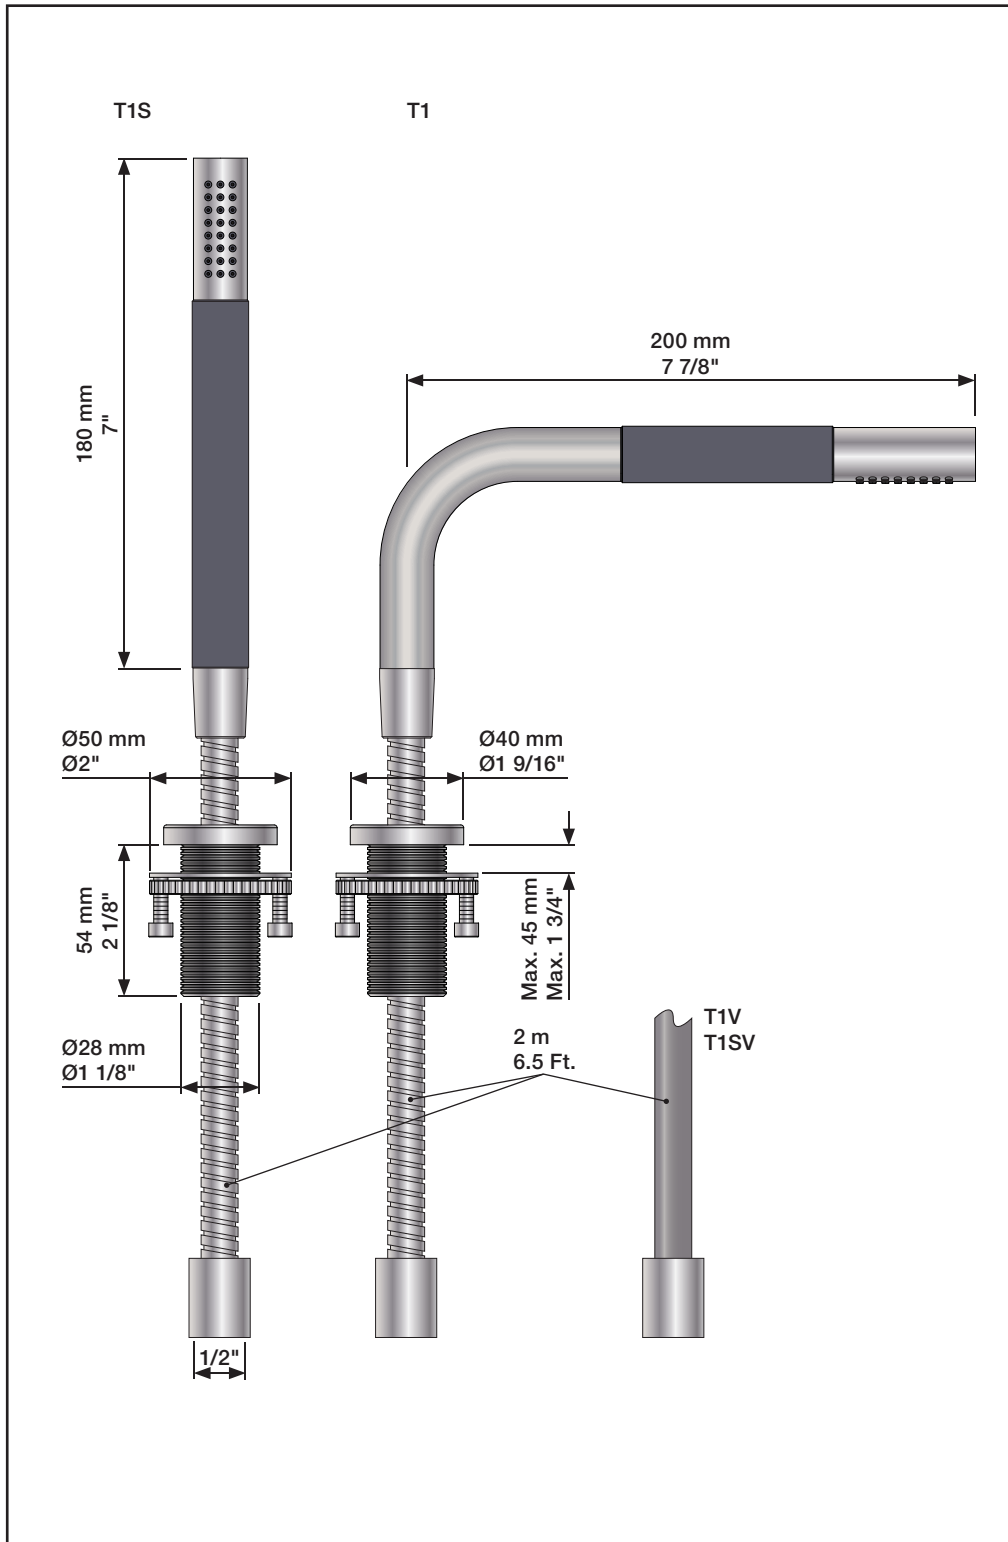

Inches:	Ø	H	D	h
090	3/4"	8 1/4"	8"	5 3/4"
090A	3/4"	4 1/4"	3 1/2"	1 1/2"
090B	3/4"	7"	4"	4 1/2"
090C	1"	7"	4"	4 1/2"
090D	1"	8 3/4"	8"	5"
090E	1"	6 3/4"	8"	2 1/2"
090G	3/4"	7"	5 1/2"	4"
090H	3/4"	10 1/2"	8 5/8"	6"
090I	3/4"	12 3/4"	8 5/8"	8 1/2"
090V	3/4"	14"	5 3/4"	10 1/2"

vola

Fitting instruction
 Montageanleitung
 Monteringsvejledning
 Monteringsvægledning
 Montage hanleiding
 Manuel de montage

3

4

5

- VR1277K: VR22, VR2269, VR1277
 VR090D/C: VR623, VR624C, 4xVR631, VR1902
 VR434: VR261, VR263, VR440, VR442, 2xVR455
 VR435: VR63, 2xVR444, VR447, VR448
 VR437: VR97, VR98, 2xVR444, VR450, VR451
 NR.11: VR20, VR22, VR1273, VR1274, VR1275

VOLA 090D

Date
 Oct. 14

Rev.
 1

Sheet
 SB 18.1

2500:

500: Ø10
500US: Ø3/8"

- VR1277K: VR22, VR2269, VR1277
- VR434: 2xVR455, VR445, VR446, VR502
- NR.11: VR20, VR22, VR1273, VR1274, VR1275

vola
Lunavej 2
DK-8700 Horsens
Tlf : + 45 7023 5500
sales@vola.com
www.vola.com