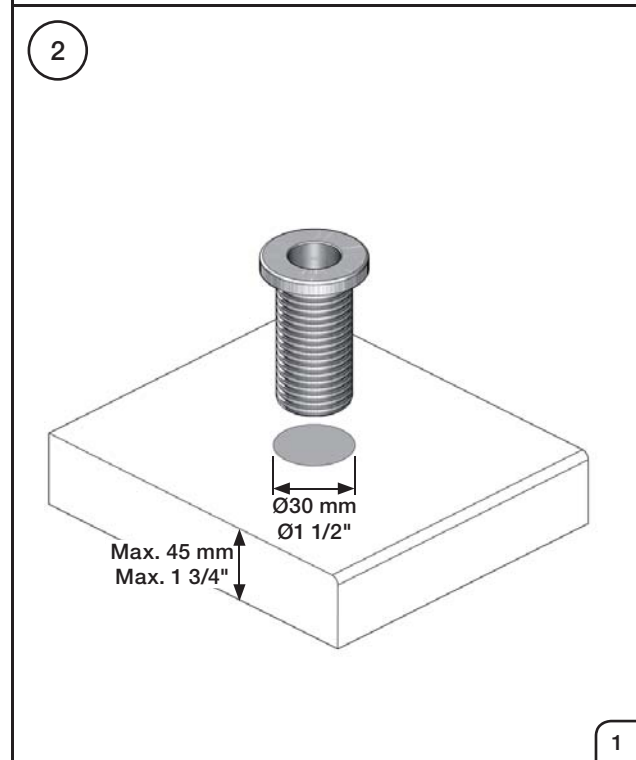

Fitting instruction
Montageanleitung
Monteringsvejledning
Monteringsvægledning
Montage hanleiding
Manuel de montage