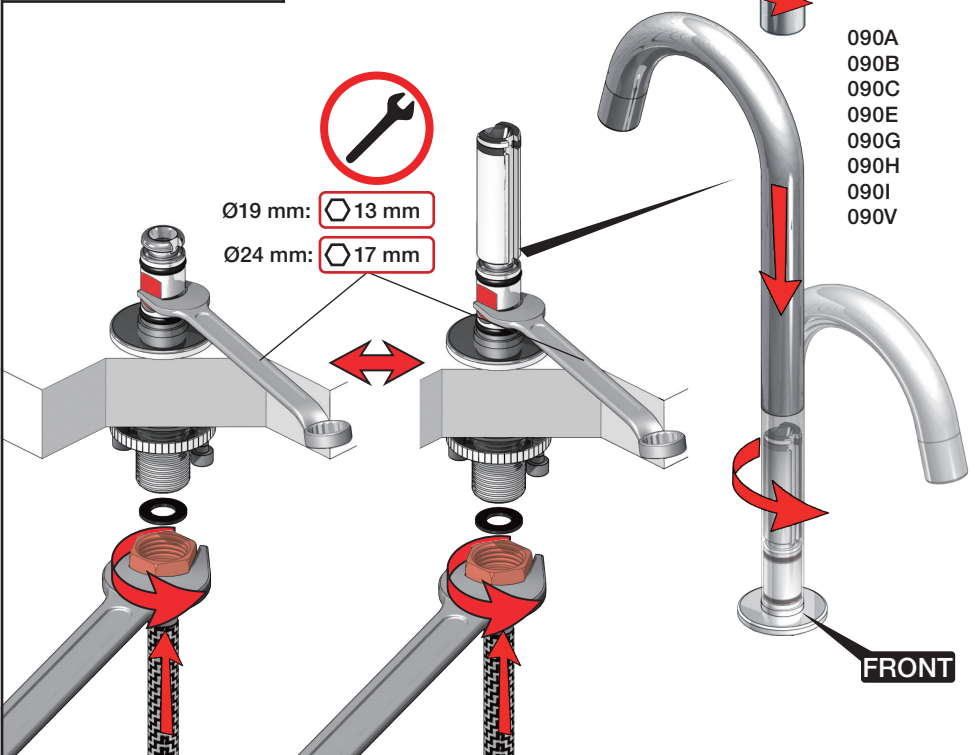

Inches:	Ø	H	D	h
090	3/4"	8 1/4"	8"	5 3/4"
090A	3/4"	4 1/4"	3 1/2"	1 1/2"
090B	3/4"	7"	4"	4 1/2"
090C	1"	7"	4"	4 1/2"
090D	1"	8 3/4"	8"	5"
090E	1"	6 3/4"	8"	2 1/2"
090G	3/4"	7"	5 1/2"	4"
090H	3/4"	10 1/2"	8 5/8"	6"
090I	3/4"	12 3/4"	8 5/8"	8 1/2"
090V	3/4"	14"	5 3/4"	10 1/2"

VOLA 090D

Date
 Oct. 14

Rev.
 1

Sheet
 SB 18.1

2500:

500: Ø10
500US: Ø3/8"

- VR1277K: VR22, VR2269, VR1277
- VR434: 2xVR455, VR445, VR446, VR502
- NR.11: VR20, VR22, VR1273, VR1274, VR1275

vola
Lunavej 2
DK-8700 Horsens
Tlf : + 45 7023 5500
sales@vola.com
www.vola.com