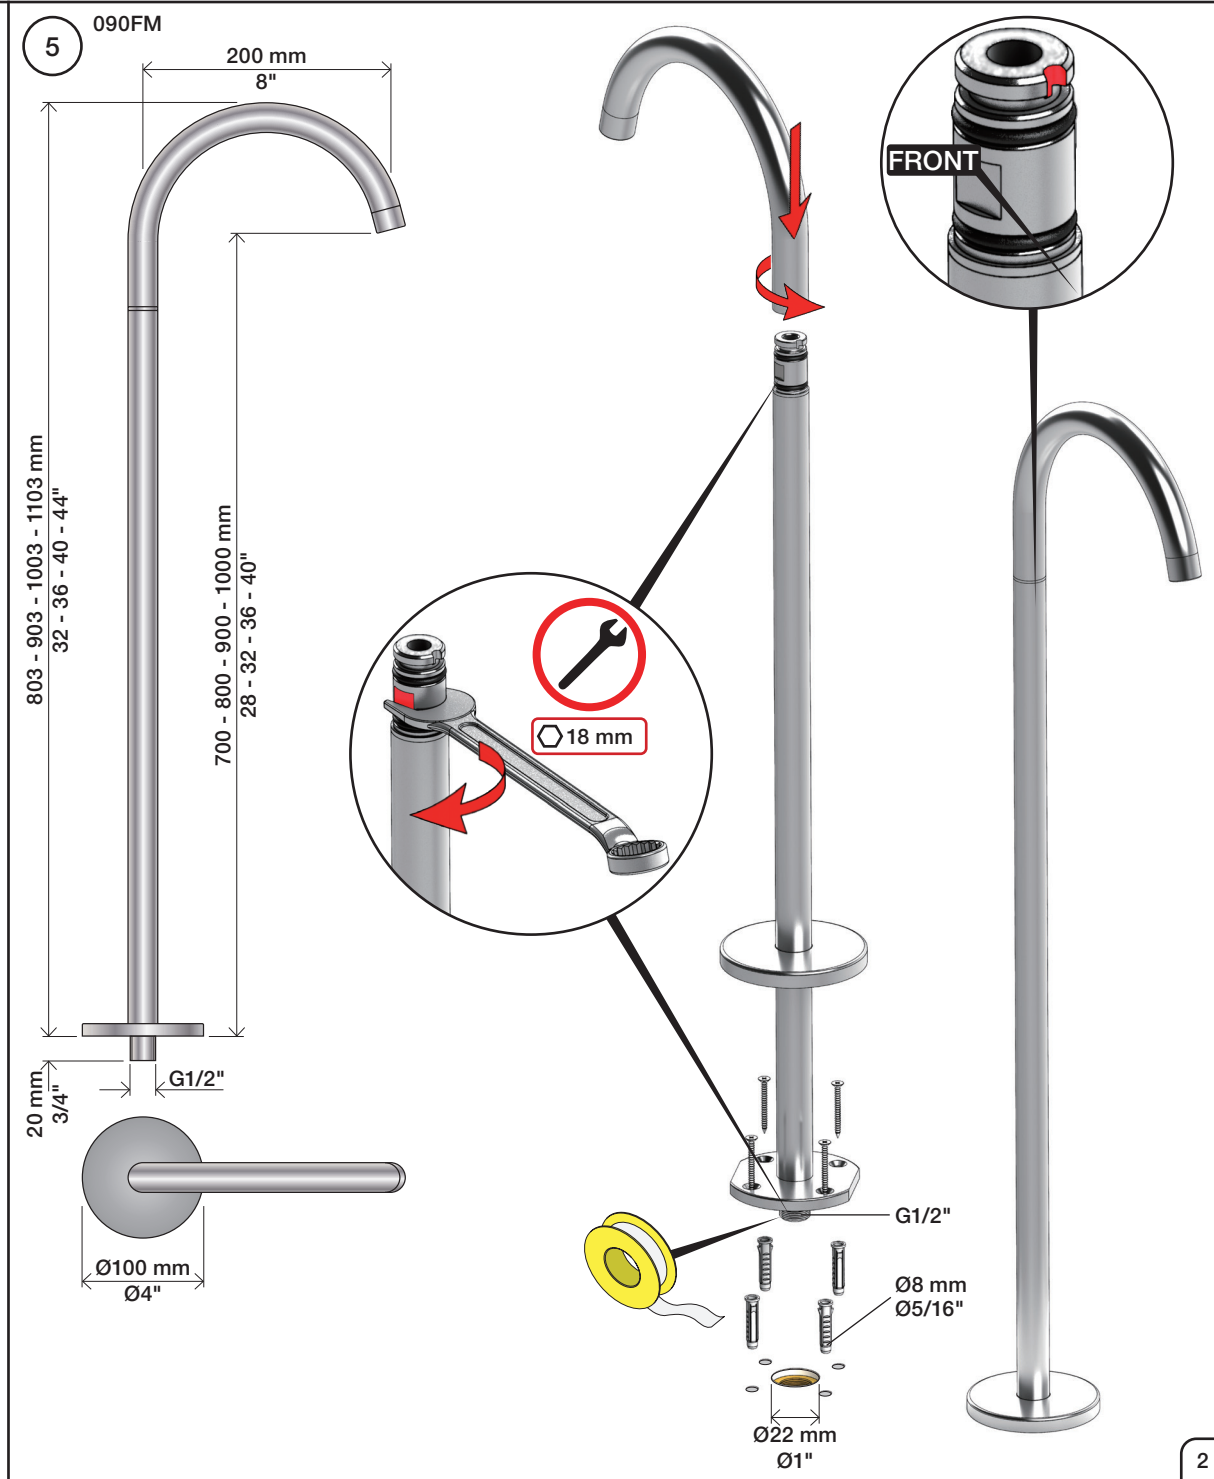

Max. 65°C, 150°F

500/2500:

VOLA 090, 090A, 090B:  
 VOLA 090C, 090D, 090E:  
 VOLA 090G, 090H, 090I, 090V:

1 - 4

VOLA 090FM:

5

Fitting instruction      Monteringsvægledning  
 Montageanleitung      Montage hanledning  
 Monteringsvejledning    Manuel de montage

| Inches: | Ø    | H       | D      | h       |
|---------|------|---------|--------|---------|
| 090     | 3/4" | 8 1/4"  | 8"     | 5 3/4"  |
| 090A    | 3/4" | 4 1/4"  | 3 1/2" | 1 1/2"  |
| 090B    | 3/4" | 7"      | 4"     | 4 1/2"  |
| 090C    | 1"   | 7"      | 4"     | 4 1/2"  |
| 090D    | 1"   | 8 3/4"  | 8"     | 5"      |
| 090E    | 1"   | 6 3/4"  | 8"     | 2 1/2"  |
| 090G    | 3/4" | 7"      | 5 1/2" | 4"      |
| 090H    | 3/4" | 10 1/2" | 8 5/8" | 6"      |
| 090I    | 3/4" | 12 3/4" | 8 5/8" | 8 1/2"  |
| 090V    | 3/4" | 14"     | 5 3/4" | 10 1/2" |

500:

500: Ø10  
500US: Ø3/8"

- VR277K: VR22, VR269, VR277  
 VR297: VR20, VR22, VR269, VR273, VR277, VR294, VR295, VR296  
 VR434: 2xVR444, VR445, 2xVR455, VR502  
 NR.10: VR20, VR22, VR273, VR294, VR295