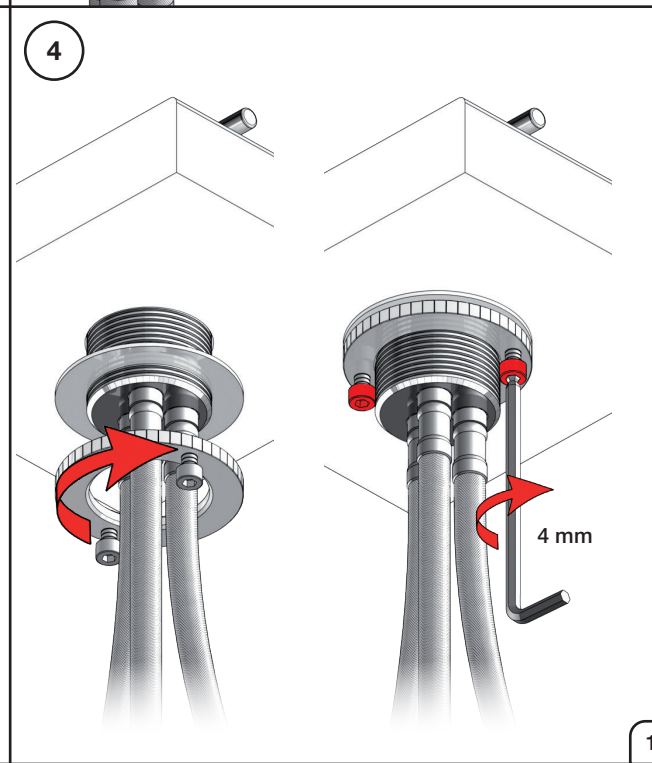

Max. 65°C, 150°F

500/2500:

VOLA 090, 090A, 090B:  
 VOLA 090C, 090D, 090E:  
 VOLA 090G, 090H, 090I, 090V:

1 - 4

VOLA 090FM:

5

Fitting instruction      Monteringsvægledning  
 Montageanleitung      Montage hanledning  
 Monteringsvejledning    Manuel de montage

| Inches: | Ø    | H       | D      | h       |
|---------|------|---------|--------|---------|
| 090     | 3/4" | 8 1/4"  | 8"     | 5 3/4"  |
| 090A    | 3/4" | 4 1/4"  | 3 1/2" | 1 1/2"  |
| 090B    | 3/4" | 7"      | 4"     | 4 1/2"  |
| 090C    | 1"   | 7"      | 4"     | 4 1/2"  |
| 090D    | 1"   | 8 3/4"  | 8"     | 5"      |
| 090E    | 1"   | 6 3/4"  | 8"     | 2 1/2"  |
| 090G    | 3/4" | 7"      | 5 1/2" | 4"      |
| 090H    | 3/4" | 10 1/2" | 8 5/8" | 6"      |
| 090I    | 3/4" | 12 3/4" | 8 5/8" | 8 1/2"  |
| 090V    | 3/4" | 14"     | 5 3/4" | 10 1/2" |

500:

500: Ø10  
500US: Ø3/8"

- VR277K: VR22, VR269, VR277  
 VR297: VR20, VR22, VR269, VR273, VR277, VR294, VR295, VR296  
 VR434: 2xVR444, VR445, 2xVR455, VR502  
 NR.10: VR20, VR22, VR273, VR294, VR295