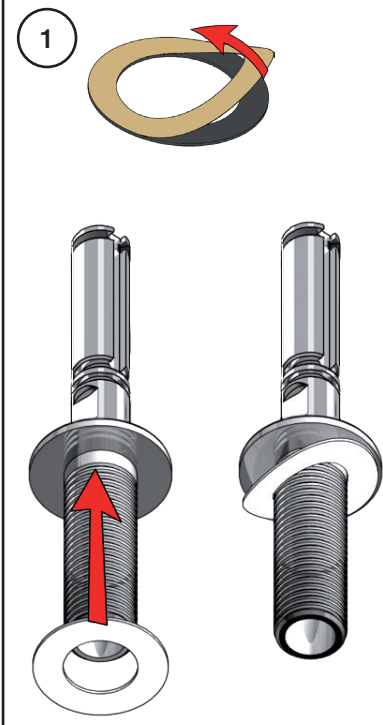

04/00045  
 04/00109

www.vola.com

vola

mnt\_090\_V4\_40999824  
 21-11-2023

| mm:  | Ø  | H   | D   | h   |
|------|----|-----|-----|-----|
| 090  | 19 | 210 | 200 | 145 |
| 090A | 19 | 110 | 85  | 40  |
| 090B | 19 | 185 | 100 | 114 |
| 090C | 24 | 185 | 100 | 114 |
| 090D | 24 | 220 | 200 | 130 |
| 090E | 24 | 170 | 200 | 65  |
| 090G | 19 | 185 | 140 | 105 |
| 090H | 19 | 265 | 220 | 155 |
| 090I | 19 | 325 | 220 | 215 |
| 090V | 19 | 355 | 145 | 270 |

| Inches: | Ø    | H       | D      | h       |
|---------|------|---------|--------|---------|
| 090     | 3/4" | 8 1/4"  | 8"     | 5 3/4"  |
| 090A    | 3/4" | 4 1/4"  | 3 1/2" | 1 1/2"  |
| 090B    | 3/4" | 7"      | 4"     | 4 1/2"  |
| 090C    | 1"   | 7"      | 4"     | 4 1/2"  |
| 090D    | 1"   | 8 3/4"  | 8"     | 5"      |
| 090E    | 1"   | 6 3/4"  | 8"     | 2 1/2"  |
| 090G    | 3/4" | 7"      | 5 1/2" | 4"      |
| 090H    | 3/4" | 10 1/2" | 8 5/8" | 6"      |
| 090I    | 3/4" | 12 3/4" | 8 5/8" | 8 1/2"  |
| 090V    | 3/4" | 14"     | 5 3/4" | 10 1/2" |

500:

500: Ø10  
500US: Ø3/8"

- VR277K: VR22, VR269, VR277  
 VR297: VR20, VR22, VR269, VR273, VR277, VR294, VR295, VR296  
 VR434: 2xVR444, VR445, 2xVR455, VR502  
 NR.10: VR20, VR22, VR273, VR294, VR295