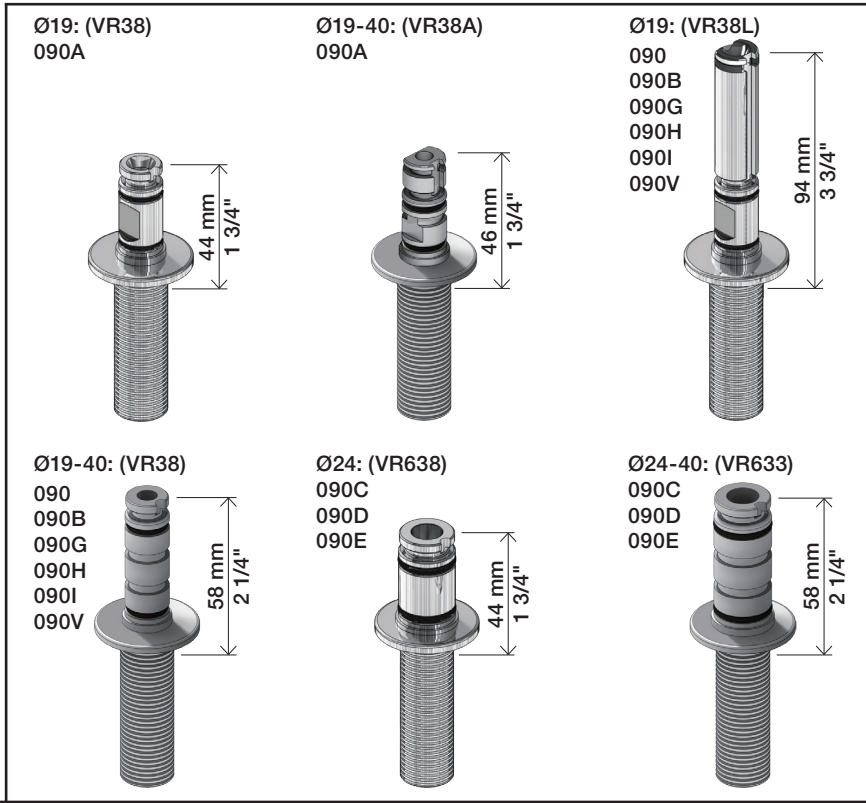

04/00045  
 04/00109

www.vola.com

vola

mnt\_090\_V4\_40999824  
 21-11-2023

| mm:  | Ø  | H   | D   | h   |
|------|----|-----|-----|-----|
| 090  | 19 | 210 | 200 | 145 |
| 090A | 19 | 110 | 85  | 40  |
| 090B | 19 | 185 | 100 | 114 |
| 090C | 24 | 185 | 100 | 114 |
| 090D | 24 | 220 | 200 | 130 |
| 090E | 24 | 170 | 200 | 65  |
| 090G | 19 | 185 | 140 | 105 |
| 090H | 19 | 265 | 220 | 155 |
| 090I | 19 | 325 | 220 | 215 |
| 090V | 19 | 355 | 145 | 270 |

| Inches: | Ø    | H       | D      | h       |
|---------|------|---------|--------|---------|
| 090     | 3/4" | 8 1/4"  | 8"     | 5 3/4"  |
| 090A    | 3/4" | 4 1/4"  | 3 1/2" | 1 1/2"  |
| 090B    | 3/4" | 7"      | 4"     | 4 1/2"  |
| 090C    | 1"   | 7"      | 4"     | 4 1/2"  |
| 090D    | 1"   | 8 3/4"  | 8"     | 5"      |
| 090E    | 1"   | 6 3/4"  | 8"     | 2 1/2"  |
| 090G    | 3/4" | 7"      | 5 1/2" | 4"      |
| 090H    | 3/4" | 10 1/2" | 8 5/8" | 6"      |
| 090I    | 3/4" | 12 3/4" | 8 5/8" | 8 1/2"  |
| 090V    | 3/4" | 14"     | 5 3/4" | 10 1/2" |

- VR277K: VR22, VR269, VR277
- VR297: VR20, VR22, VR269, VR273, VR277, VR294, VR295, VR296
- VR434: VR445, VR446, 2xVR455, VR502
- VR437: VR97, VR98, 2xVR444, VR450, VR451
- NR.10: VR20, VR22, VR273, VR294, VR295
- VR090: VR15P, VR16L9

500:

500: Ø10  
500US: Ø3/8"

- VR277K: VR22, VR269, VR277  
 VR297: VR20, VR22, VR269, VR273, VR277, VR294, VR295, VR296  
 VR434: 2xVR444, VR445, 2xVR455, VR502  
 NR.10: VR20, VR22, VR273, VR294, VR295