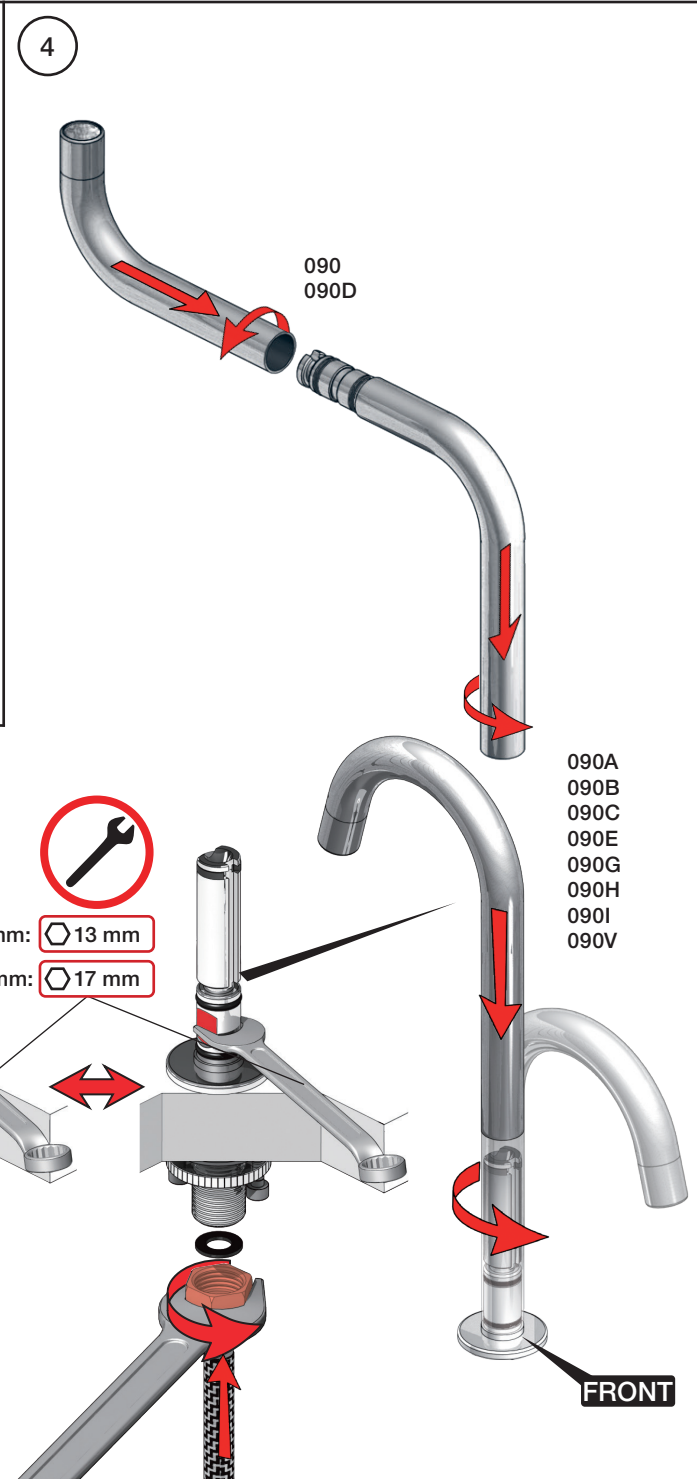

04/00045  
 04/00109

www.vola.com

vola

mnt\_090\_V4\_40999824  
 21-11-2023

| mm:  | Ø  | H   | D   | h   |
|------|----|-----|-----|-----|
| 090  | 19 | 210 | 200 | 145 |
| 090A | 19 | 110 | 85  | 40  |
| 090B | 19 | 185 | 100 | 114 |
| 090C | 24 | 185 | 100 | 114 |
| 090D | 24 | 220 | 200 | 130 |
| 090E | 24 | 170 | 200 | 65  |
| 090G | 19 | 185 | 140 | 105 |
| 090H | 19 | 265 | 220 | 155 |
| 090I | 19 | 325 | 220 | 215 |
| 090V | 19 | 355 | 145 | 270 |

| Inches: | Ø    | H       | D      | h       |
|---------|------|---------|--------|---------|
| 090     | 3/4" | 8 1/4"  | 8"     | 5 3/4"  |
| 090A    | 3/4" | 4 1/4"  | 3 1/2" | 1 1/2"  |
| 090B    | 3/4" | 7"      | 4"     | 4 1/2"  |
| 090C    | 1"   | 7"      | 4"     | 4 1/2"  |
| 090D    | 1"   | 8 3/4"  | 8"     | 5"      |
| 090E    | 1"   | 6 3/4"  | 8"     | 2 1/2"  |
| 090G    | 3/4" | 7"      | 5 1/2" | 4"      |
| 090H    | 3/4" | 10 1/2" | 8 5/8" | 6"      |
| 090I    | 3/4" | 12 3/4" | 8 5/8" | 8 1/2"  |
| 090V    | 3/4" | 14"     | 5 3/4" | 10 1/2" |

- VR277K: VR22, VR269, VR277
- VR297: VR20, VR22, VR269, VR273, VR277, VR294, VR295, VR296
- VR434: VR445, VR446, 2xVR455, VR502
- VR437: VR97, VR98, 2xVR444, VR450, VR451
- NR.10: VR20, VR22, VR273, VR294, VR295
- VR090: VR15P, VR16L9

500:

500: Ø10  
500US: Ø3/8"

- VR277K: VR22, VR269, VR277  
 VR297: VR20, VR22, VR269, VR273, VR277, VR294, VR295, VR296  
 VR434: 2xVR444, VR445, 2xVR455, VR502  
 NR.10: VR20, VR22, VR273, VR294, VR295