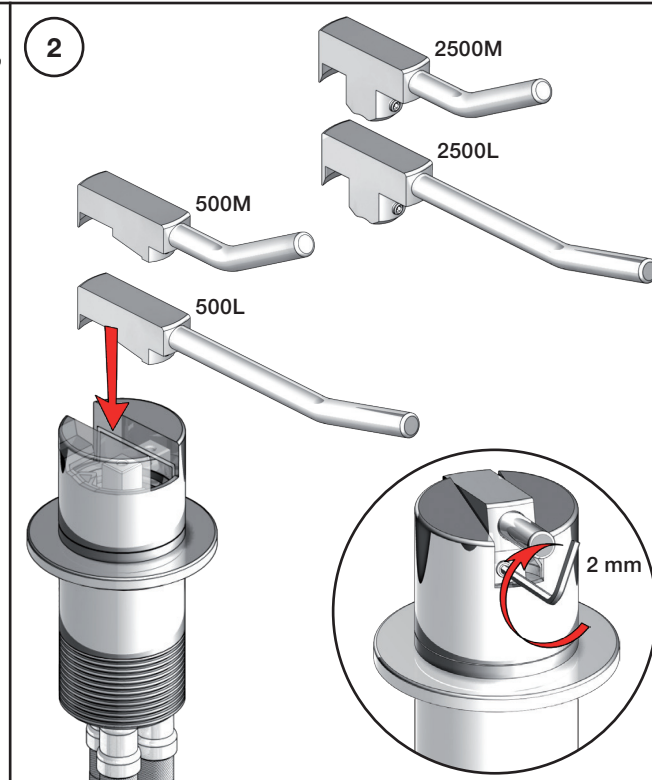

Max. 65°C, 150°F

500/2500:

VOLA 090, 090A, 090B:  
 VOLA 090C, 090D, 090E:  
 VOLA 090G, 090H, 090I, 090V:

1 - 4

VOLA 090FM:

5

Fitting instruction      Monteringsvægledning  
 Montageanleitung      Montage hanledning  
 Monteringsvejledning    Manuel de montage

| Inches: | Ø    | H       | D      | h       |
|---------|------|---------|--------|---------|
| 090     | 3/4" | 8 1/4"  | 8"     | 5 3/4"  |
| 090A    | 3/4" | 4 1/4"  | 3 1/2" | 1 1/2"  |
| 090B    | 3/4" | 7"      | 4"     | 4 1/2"  |
| 090C    | 1"   | 7"      | 4"     | 4 1/2"  |
| 090D    | 1"   | 8 3/4"  | 8"     | 5"      |
| 090E    | 1"   | 6 3/4"  | 8"     | 2 1/2"  |
| 090G    | 3/4" | 7"      | 5 1/2" | 4"      |
| 090H    | 3/4" | 10 1/2" | 8 5/8" | 6"      |
| 090I    | 3/4" | 12 3/4" | 8 5/8" | 8 1/2"  |
| 090V    | 3/4" | 14"     | 5 3/4" | 10 1/2" |

500:

500: Ø10  
500US: Ø3/8"

- VR277K: VR22, VR269, VR277  
 VR297: VR20, VR22, VR269, VR273, VR277, VR294, VR295, VR296  
 VR434: 2xVR444, VR445, 2xVR455, VR502  
 NR.10: VR20, VR22, VR273, VR294, VR295