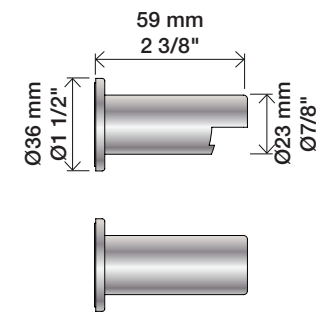

Max. 65°C. 150°F

1611: A 1621: B

A 170 mm 6 3/4"
 B 220 mm 8 3/4"

1641T8:

Brass: 200 mm 8"
 Steel: 217 mm 8 1/2"

1671:

1671-HT2:

www.vola.com

T8

T9

T3

T27

T4, T5, T6, T7, T11, T16, T27

T8, T9, T14

T3

VR040D/: VR22, VR44, VR45, VR246, VR249, VR623, VR624/A/C/D/E/F, 2xVR631, VR1902
 VR1640: VR23, VR44, VR45, VR47, VR246, VR249, VR623, VR624/A/C/D/E/F, 2xVR631, VR1902